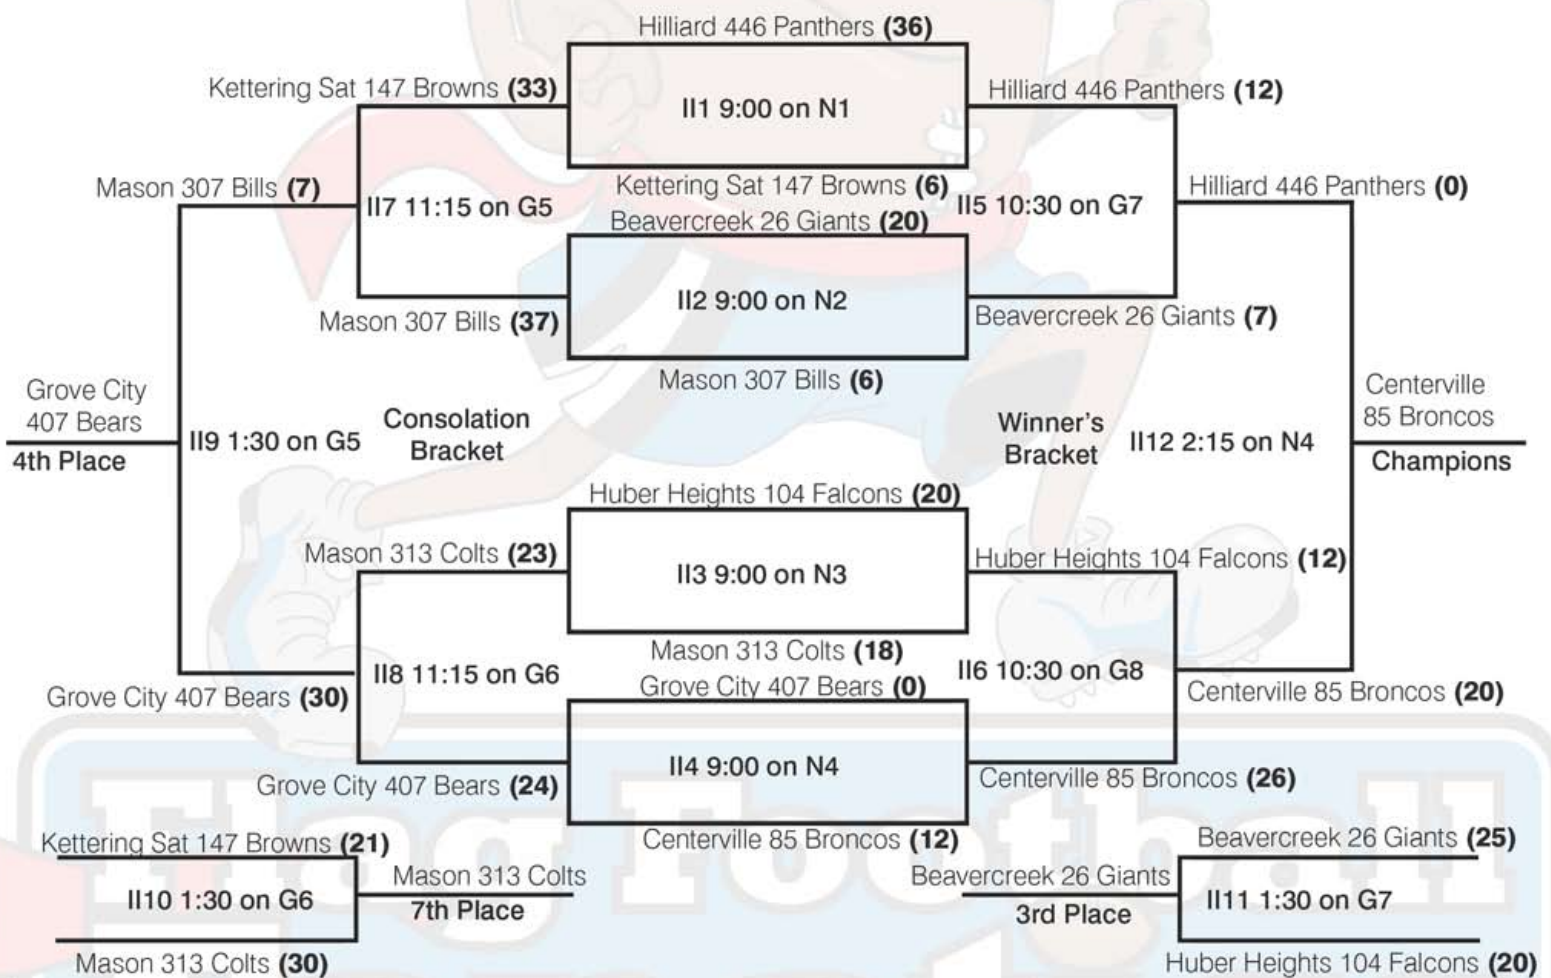

Schedule is Tentative Dates/Times may be changed at Flag Football Fanatics' Discretion

Sunday, June 4th 2017

Fields N1 - N4 Nippert Stadium 2700 Bearcat Way, Cincinnati, OH 45221
 Fields G5 - G8 Getter Stadium (across the street from Nippert)
 Top team wears WHITE, Bottom team wears DARK

Senior Division - II

Rules / Details: Gate Fee \$10/Adults \$5/Children (Coaches & Players Enter Free)

- Nippert Stadium Parking [Click Here](#)
- Absolutely No adding players/combining of teams
- No Subs throughout the Half - 2 (12) minute halves
- No child can RUN twice in a row
- COACHES PLEASE MAKE SURE ALL BELTS ARE CUT/TAPED
- Save \$\$ Register By June 9th for Fall [Click Here](#)