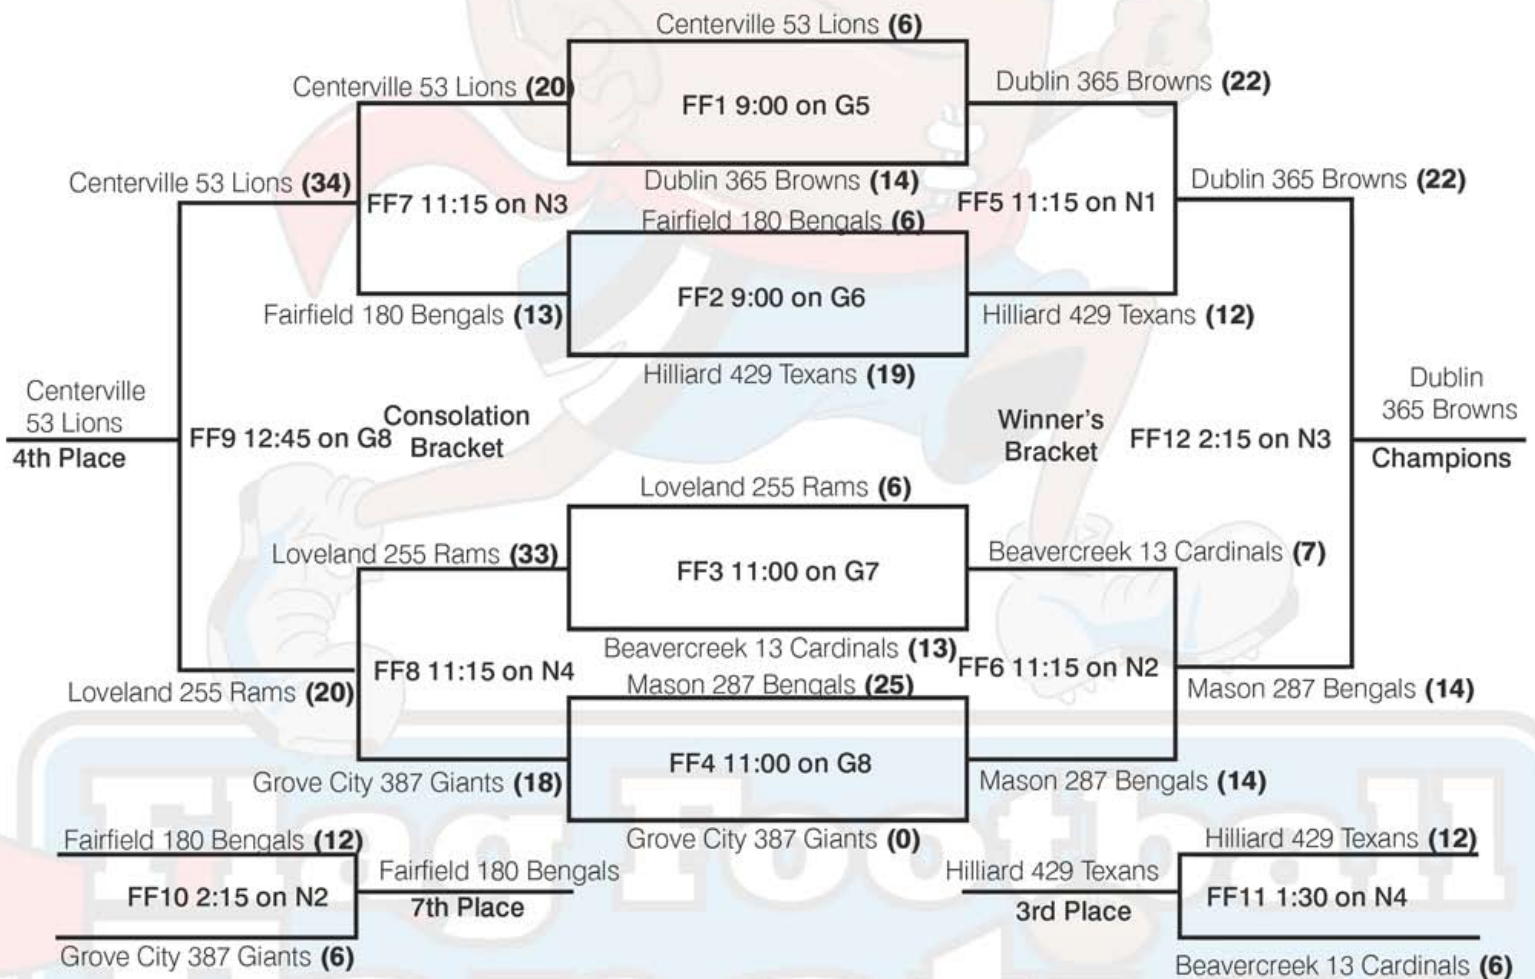

Schedule is Tentative Dates/Times may be changed at Flag Football Fanatics' Discretion

Sunday, June 4th 2017

Fields N1 - N4 Nippert Stadium - 2700 Bearcat Way, Cincinnati, OH 45221
Fields G5 - G8 Gettler Stadium (Across from Nippert Stadium)
Top team wears WHITE, Bottom team wears DARK

Mini Division - FF

Rules / Details: Gate Fee \$10/Adults \$5/Children (Coaches & Players Enter Free)

- Nippert Stadium Parking [Click Here](#)
 - Absolutely No adding players/combining of teams
 - No Subs throughout the Half - 2 (12) minute halves
 - No child can RUN twice in a row
 - COACHES PLEASE MAKE SURE ALL BELTS ARE CUT/TAPED
- Save \$\$ Register for Fall by June 9th [Click Here](#)