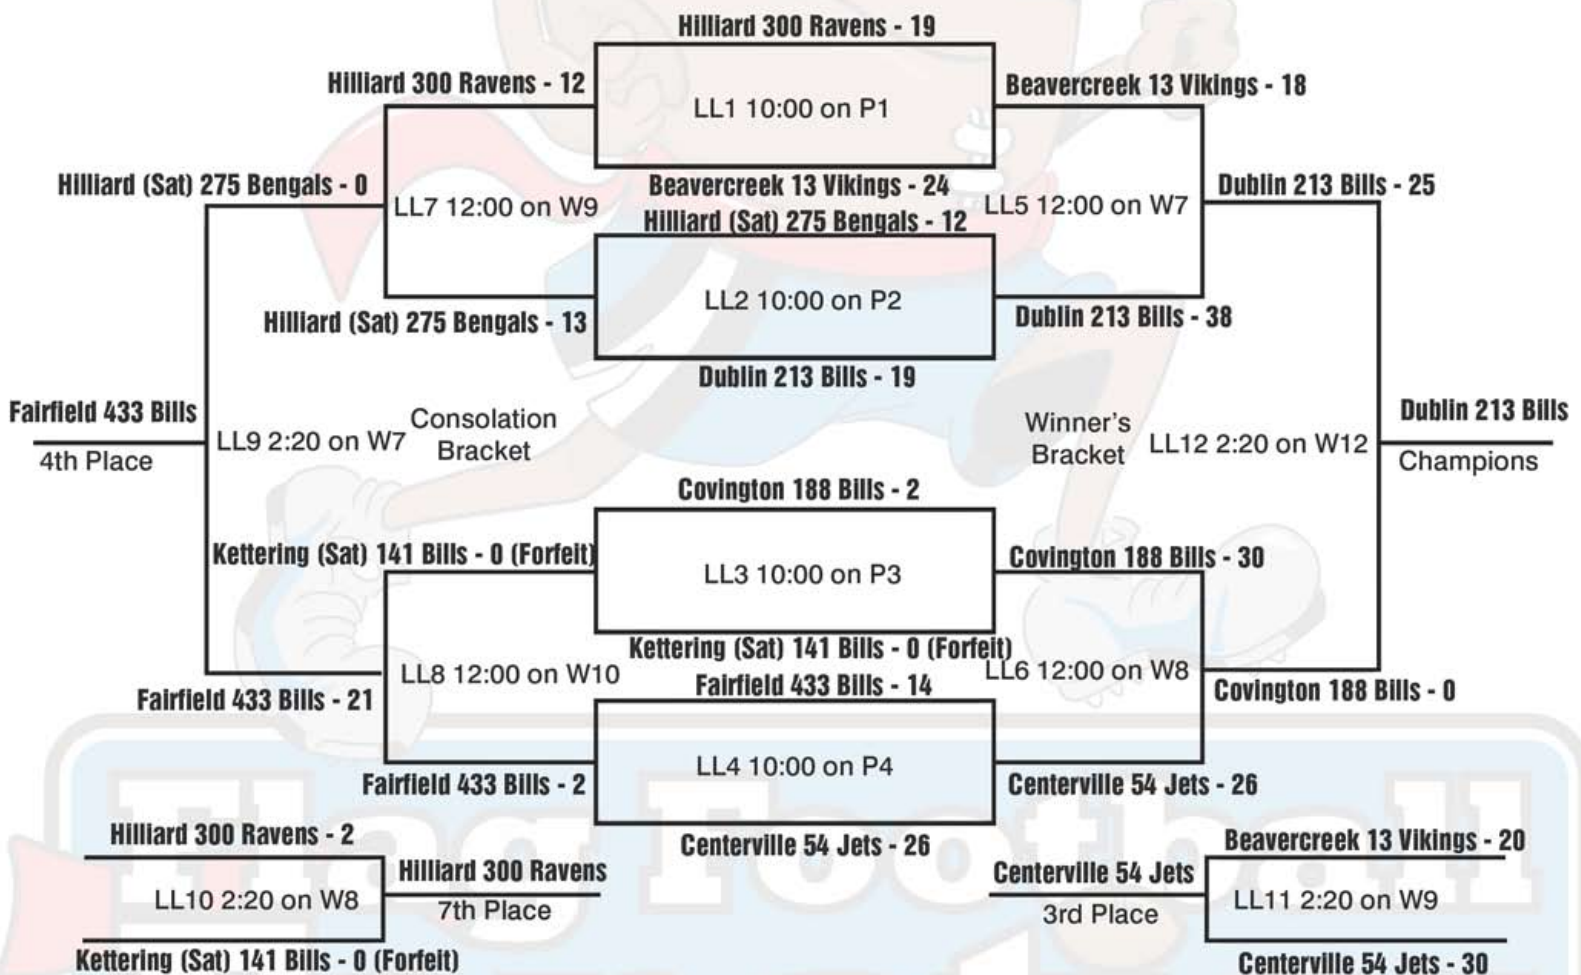

\*\*\*Schedule is Tentative Dates/Times may be changed at Flag Football Fanatics' Discretion\*\*\*

# Sunday, Nov. 5th, 2017

Fields P1 - P6 Paul Brown Stadium - 1 Paul Brown Stadium, Cincinnati, OH 45202  
 Fields W7 - W12 Walnut Hills HS - 3250 Victory Pkwy Cincinnati, OH 45207  
 Top team wears WHITE, Bottom team wears DARK - Field Diagram / Setup

## Mini Division - LL

**Rules / Details: Gate Fee \$10/Adults \$5/Children (Coaches & Players Enter Free)**

- Paul Brown Stadium and Walnut Hills HS Parking
- Absolutely No adding players/combining of teams
- Every child must have a their most recent report / grade card present
- No Subs throughout the Half - 2 (12) minute halves
- No child can RUN twice in a row