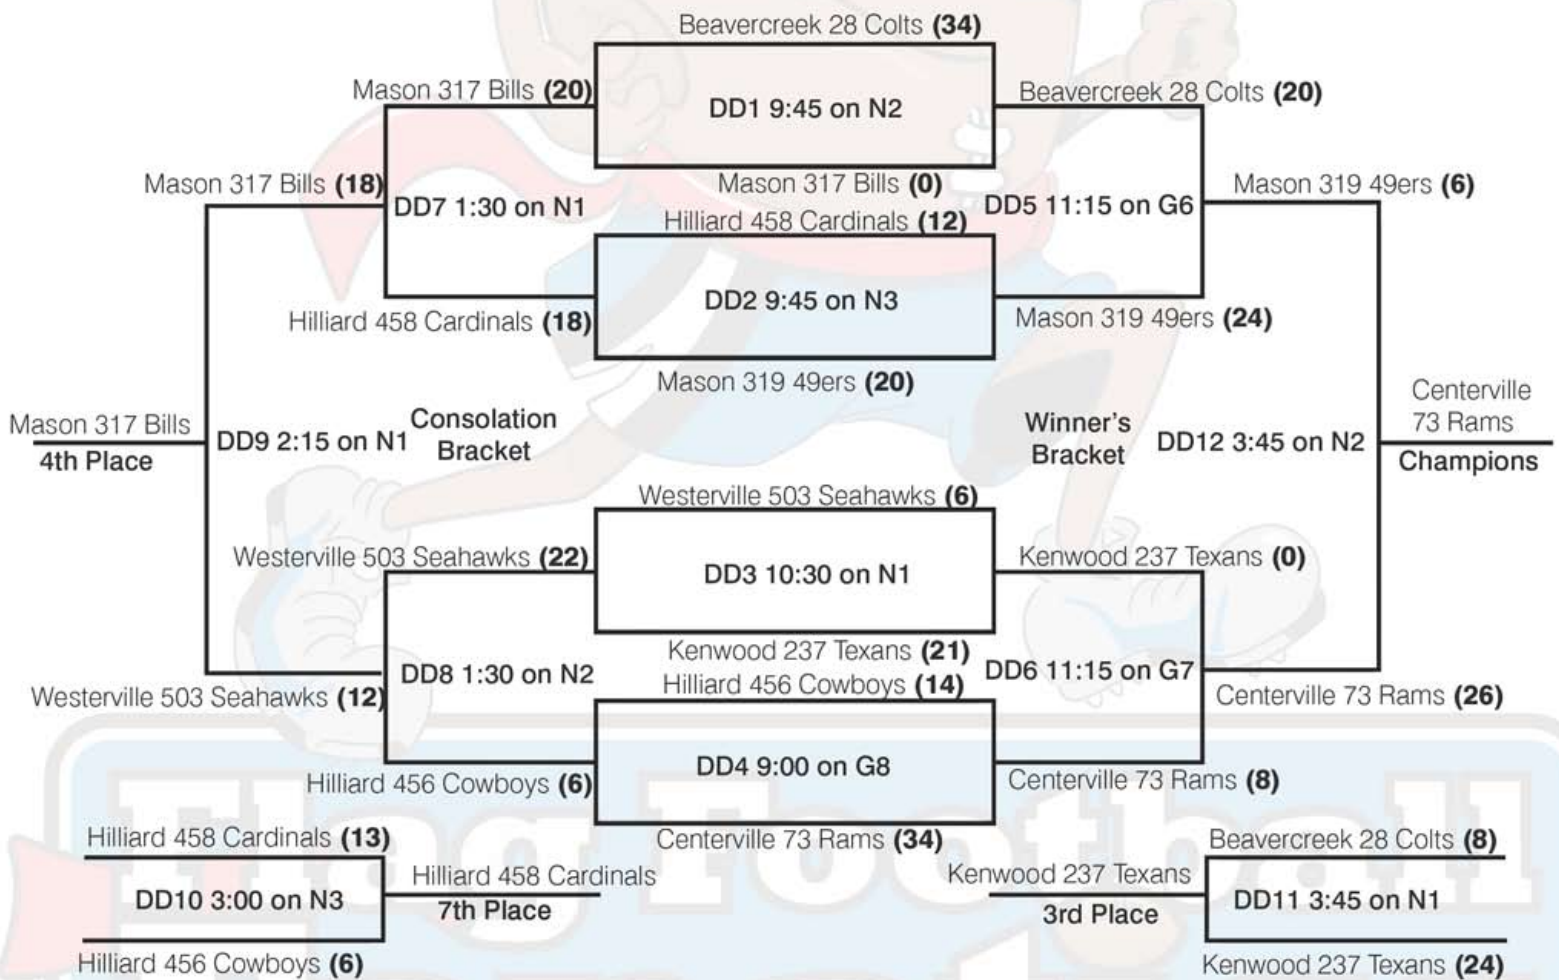

Schedule is Tentative Dates/Times may be changed at Flag Football Fanatics' Discretion

Saturday, June 3rd 2017

Fields N1 - N4 Nippert Stadium 2700 Bearcat Way, Cincinnati, OH 45221
Fields G5 - G8 Getter Stadium (across the street from Nippert)
Top team wears WHITE, Bottom team wears DARK

Varsity Division - DD

Rules / Details: Gate Fee \$10/Adults \$5/Children (Coaches & Players Enter Free)

- Nippert Stadium Parking [Click Here](#)
- Absolutely No adding players/combining of teams
- No Subs throughout the Half - 2 (12) minute halves
- No child can RUN twice in a row
- COACHES PLEASE MAKE SURE ALL BELTS ARE CUT/TAPED
- Save \$\$ Register By June 9th for Fall [Click Here](#)