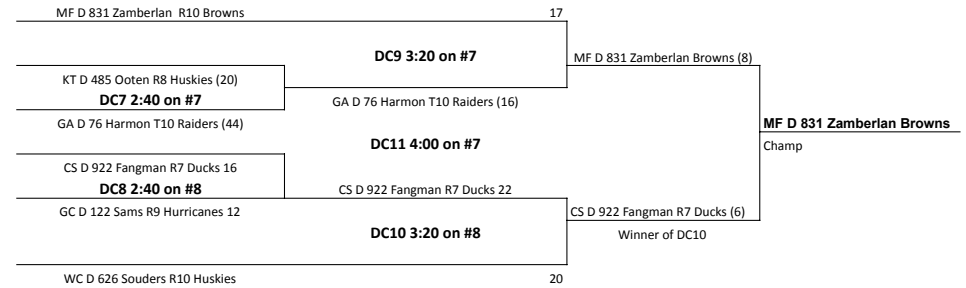

Senior Division - DC

Teams will be seeded in a single elim. bracket after the first (3) games based on the following order:
A) Record B) Head-to-Head C) Pts. Allowed D) Pt. Differential E) Coin Toss

Score	
MF D 831 Zamberlan R10 Browns	18
GC D 122 Sams R9 Hurricanes	2
DC1 12:20 on #1	

Score	
KT D 485 Ooten R8 Huskies	18
WC D 626 Souders R10 Huskies	28
DC2 12:20 on #2	

Score	
GA D 76 Harmon T10 Raiders	28
CS D 922 Fangman R7 Ducks	0
DC3 12:20 on #5	

Score	
KT D 485 Ooten R8 Huskies	0
MF D 831 Zamberlan R10 Browns	30
DC4 1:00 on #6	

Rules/Details: Gate Fee \$20/Adult, \$5/Child