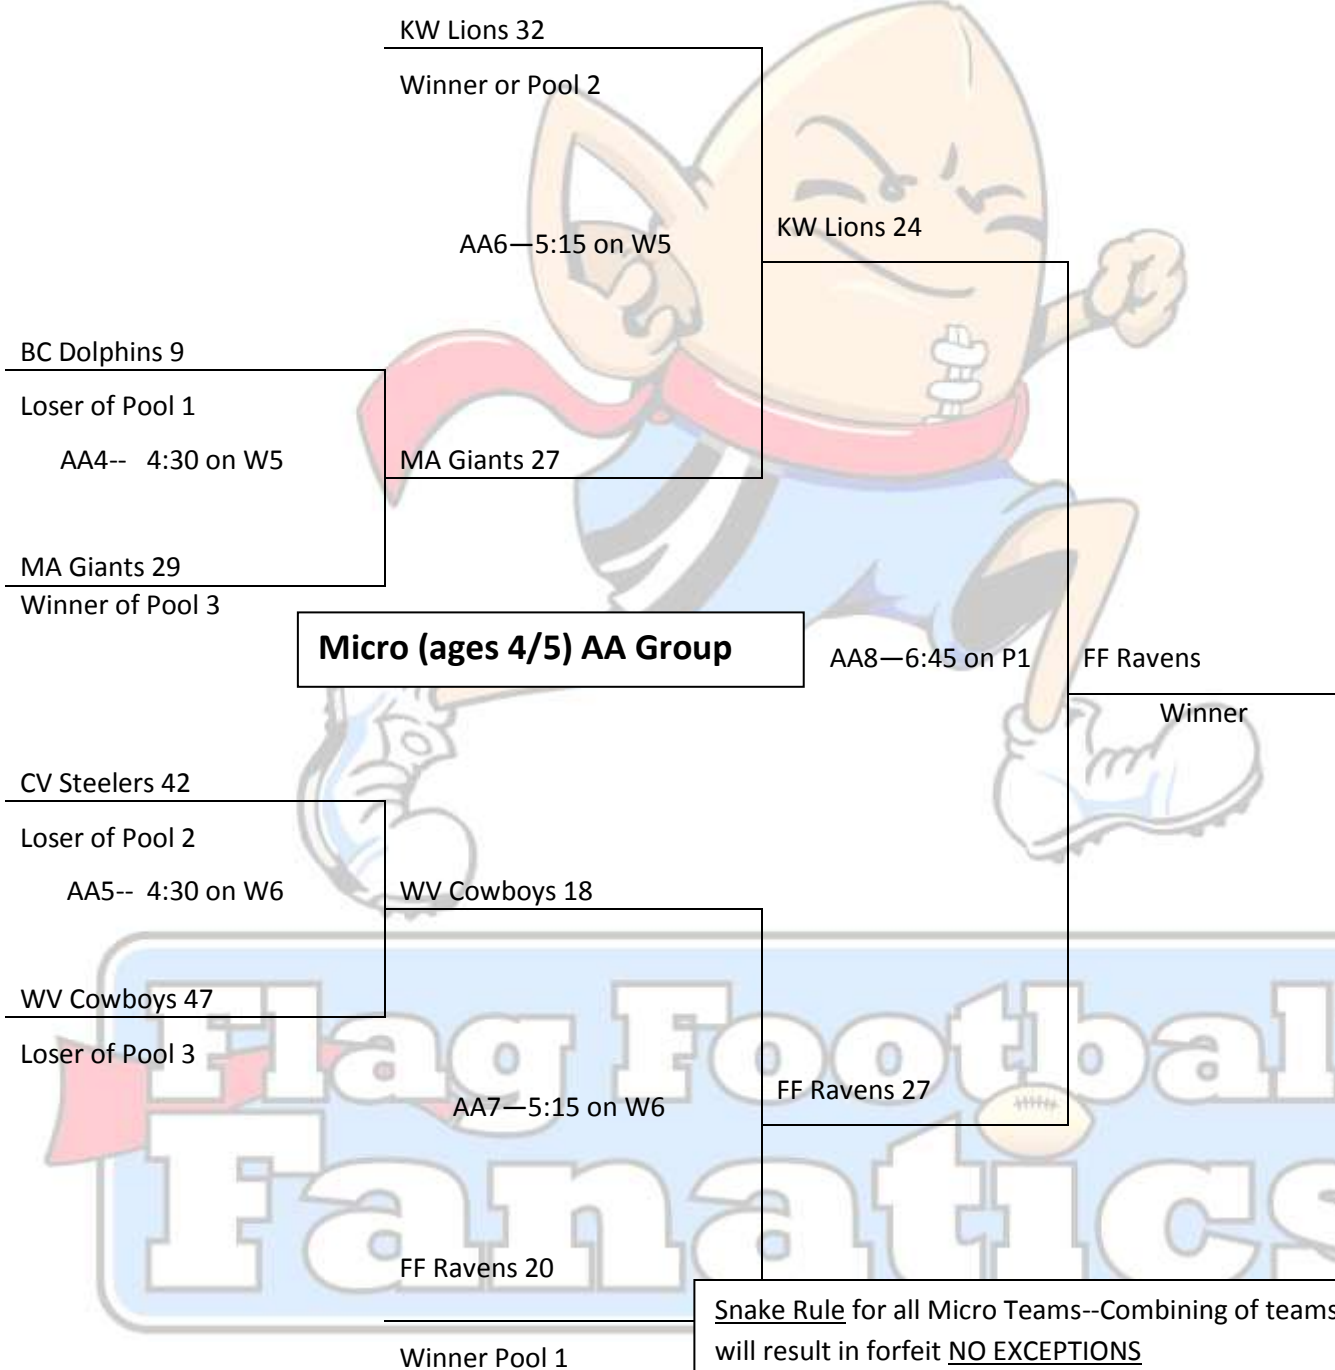

Fields P1-P4 are @ Paul Brown Stadium (2 Paul Brown Stadium, Cincinnati, OH 45202)

Fields W5-W8 are @ Withrow HS (2520 Madison Rd. Cincinnati, OH 45208)

Top teams wear WHITE, Bottom teams wear DARK

Snake Rule for all Micro Teams--Combining of teams will result in forfeit **NO EXCEPTIONS**
(4) 8-minute quarters
Register NOW for Spring [Click Here](#)