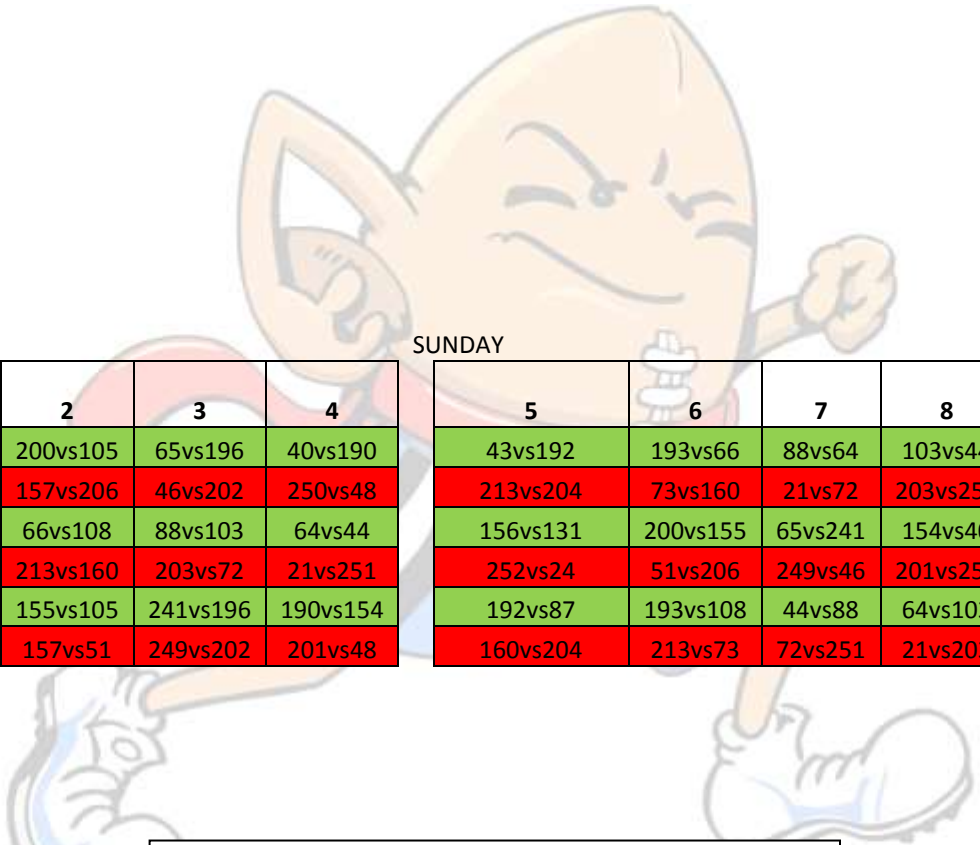

Fields 1-4 are located on HS Stadium Turf
Fields 5-9 are @ located on Practice Field inside stadium
Teams listed 1st/ top wear WHITE, Teams listed 2nd/ Bottom wear DARK