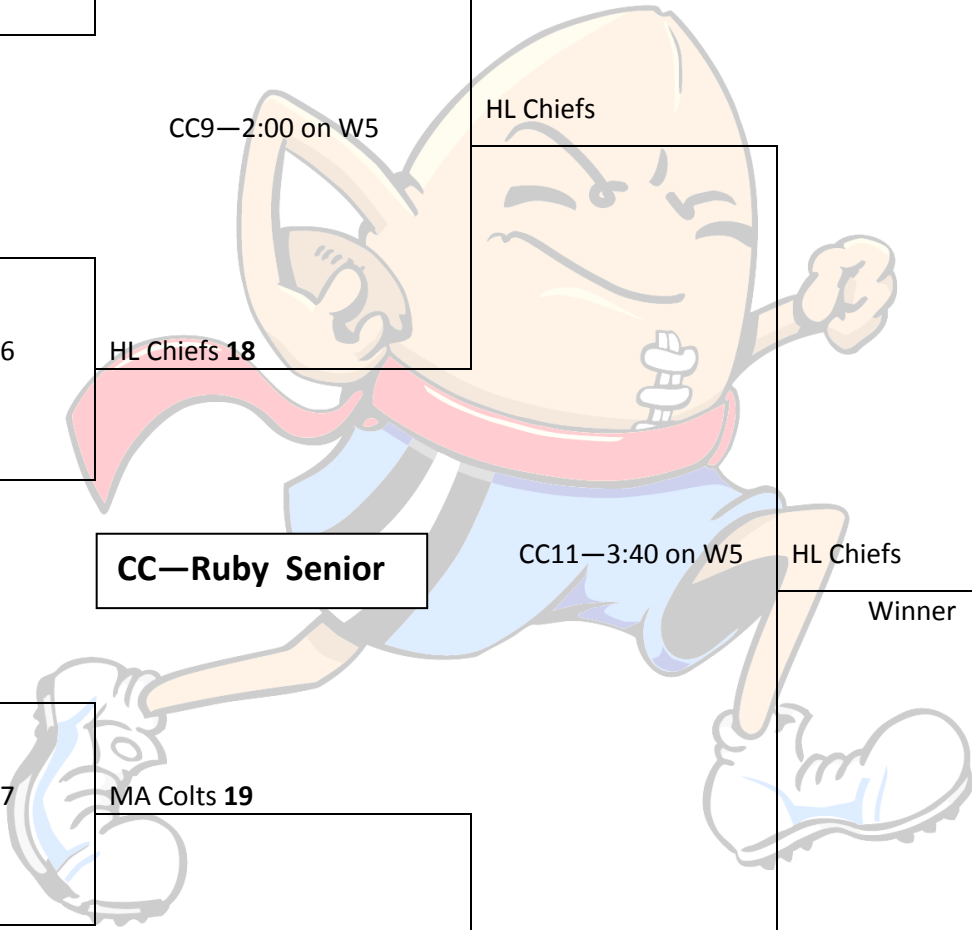

Fields H1-H4 are @ The Horseshoe (411 Woody Hayes Dr. Columbus, OH 43210)

Fields W5-W8 are @ Wellington HS (3650 Reed Rd. Columbus, OH 43220)

Top teams wear WHITE, Bottom teams wear DARK

Gameplay/Rules:

- <> Absolutely No adding players/combining of teams
 - <> No player can sit (2) consecutive series
 - <> No child may RUN the ball twice in a row
- <> COACHES PLEASE MAKE SURE ALL 3RD BELTS ARE CUT/TAPED

MA Redskins **20**

Winner of Pool 34

CC8—12:10 on W8

MA Redskins **0**

CV Titans **14**

Fields H1-H4 are @ The Horseshoe (411 Woody Hayes Dr. Columbus, OH 43210)

Fields W5-W8 are @ Wellington HS 3650 Reed Rd. Columbus, OH 43220)

Top teams wear WHITE, Bottom teams wear DARK

Flag Football Manatics

Rules: (a) No child may RUN the ball twice in a row (b) No child may sit (2) consecutive possessions (c) Absolutely NO COMBINING of Teams