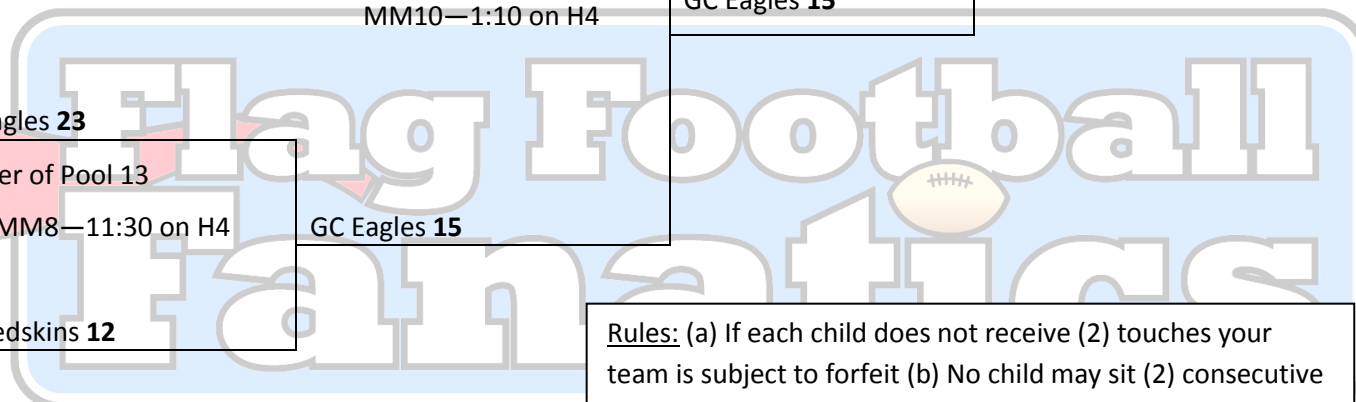

Winner of Pool 14
MM7—11:30 on H3

CV Cardinals **10**

CV Cardinals **14**

Loser of Pool 15

MM10—1:10 on H4

GC Eagles **15**

GC Eagles **23**

Winner of Pool 13
MM8—11:30 on H4

GC Eagles **15**

GC Redskins **12**

Rules: (a) If each child does not receive (2) touches your team is subject to forfeit (b) No child may sit (2) consecutive possessions (c) Absolutely NO COMBINING of Teams
Register NOW for Fall [Click Here](#)
Want to play in more tournaments this Summer? [Click Here](#)