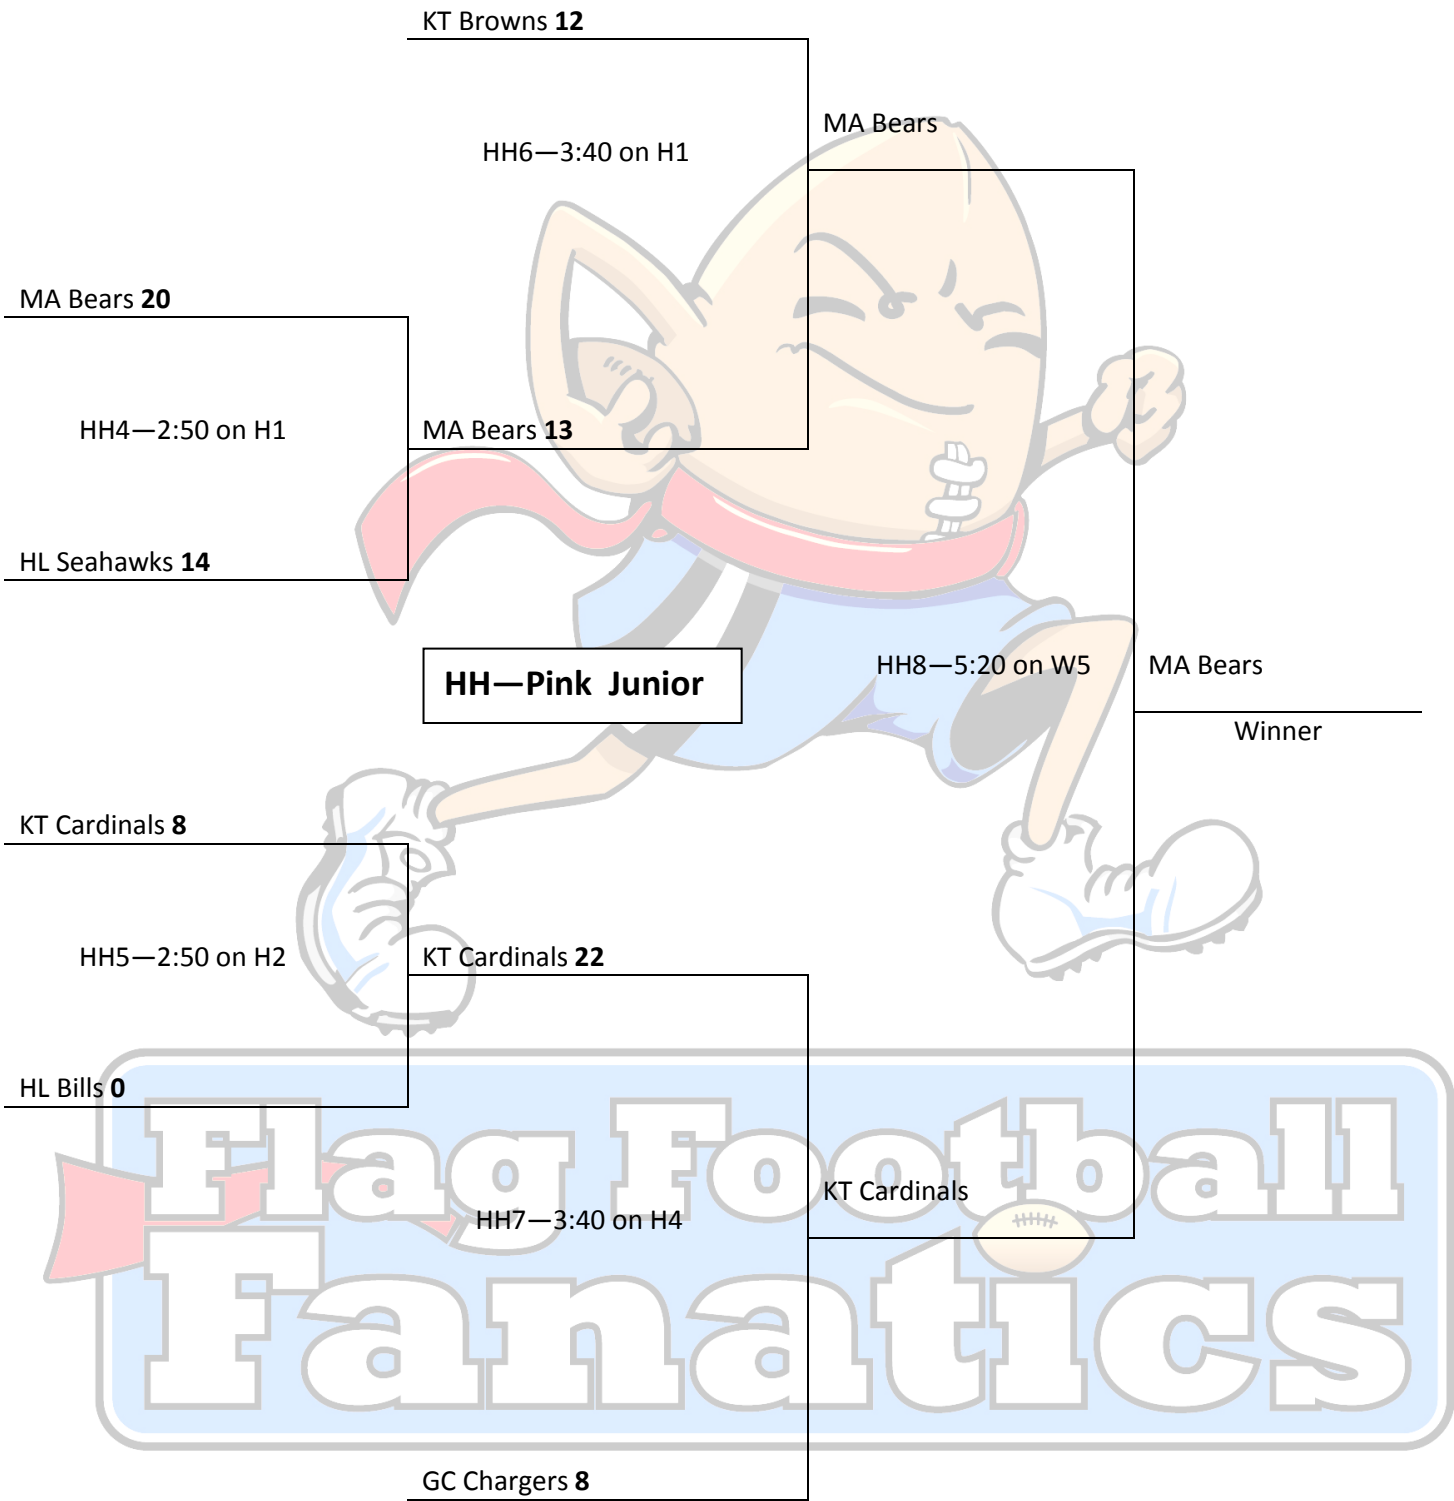

Fields H1-H4 are @ The Horseshoe (411 Woody Hayes Dr. Columbus, OH 43210)
Fields W5-W8 are @ Wellington HS 3650 Reed Rd. Columbus, OH 43220
Top teams wear WHITE, Bottom teams wear DARK

Rules: (a) If each child does not receive (2) touches your team is subject to forfeit (b) No child may sit (2) consecutive possessions (c) Absolutely NO COMBINING of Teams
Register NOW for Fall [Click Here](#)
Want to play in more tournaments this Summer? [Click Here](#)