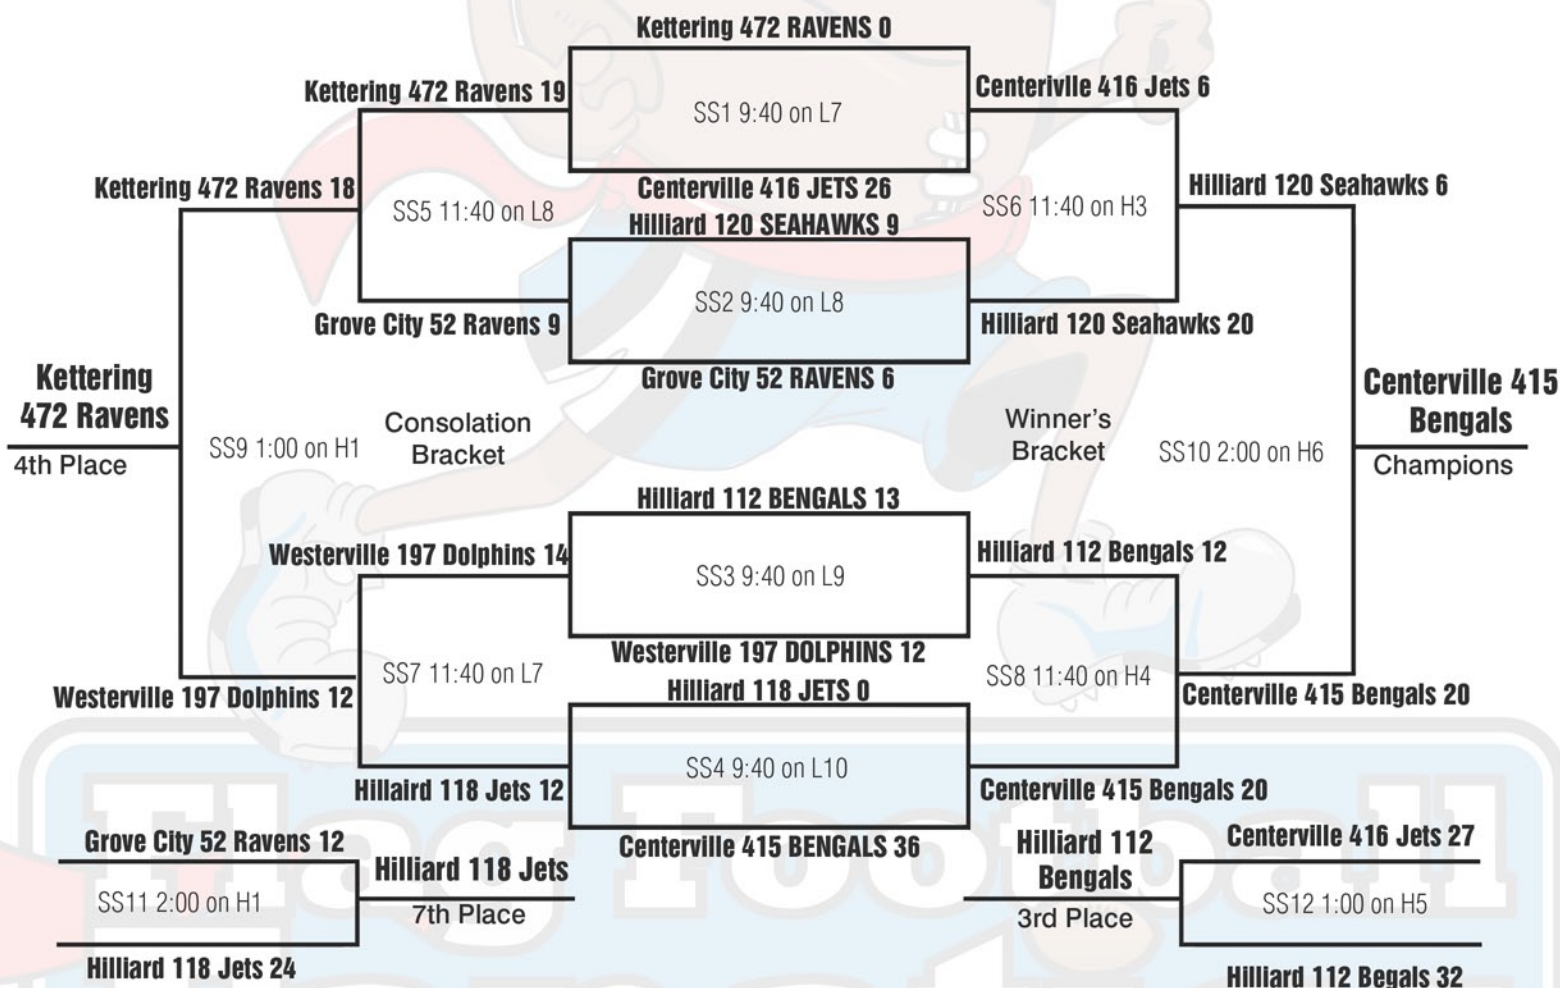

\*\*\*Schedule is Tentative Dates/Times may be changed at Flag Football Fanatics' Discretion\*\*\*

# Sunday, June 5th 2016

Fields H1 - H6 The Ohio State University Stadium 411 Woody Hayes Dr, Columbus, OH 43210  
Fields L7 - L16 Lincoln Tower Park 1790 Cannon Drive, Columbus, OH 43210  
Top team wears WHITE, Bottom team wears DARK

## Senior SS-Division