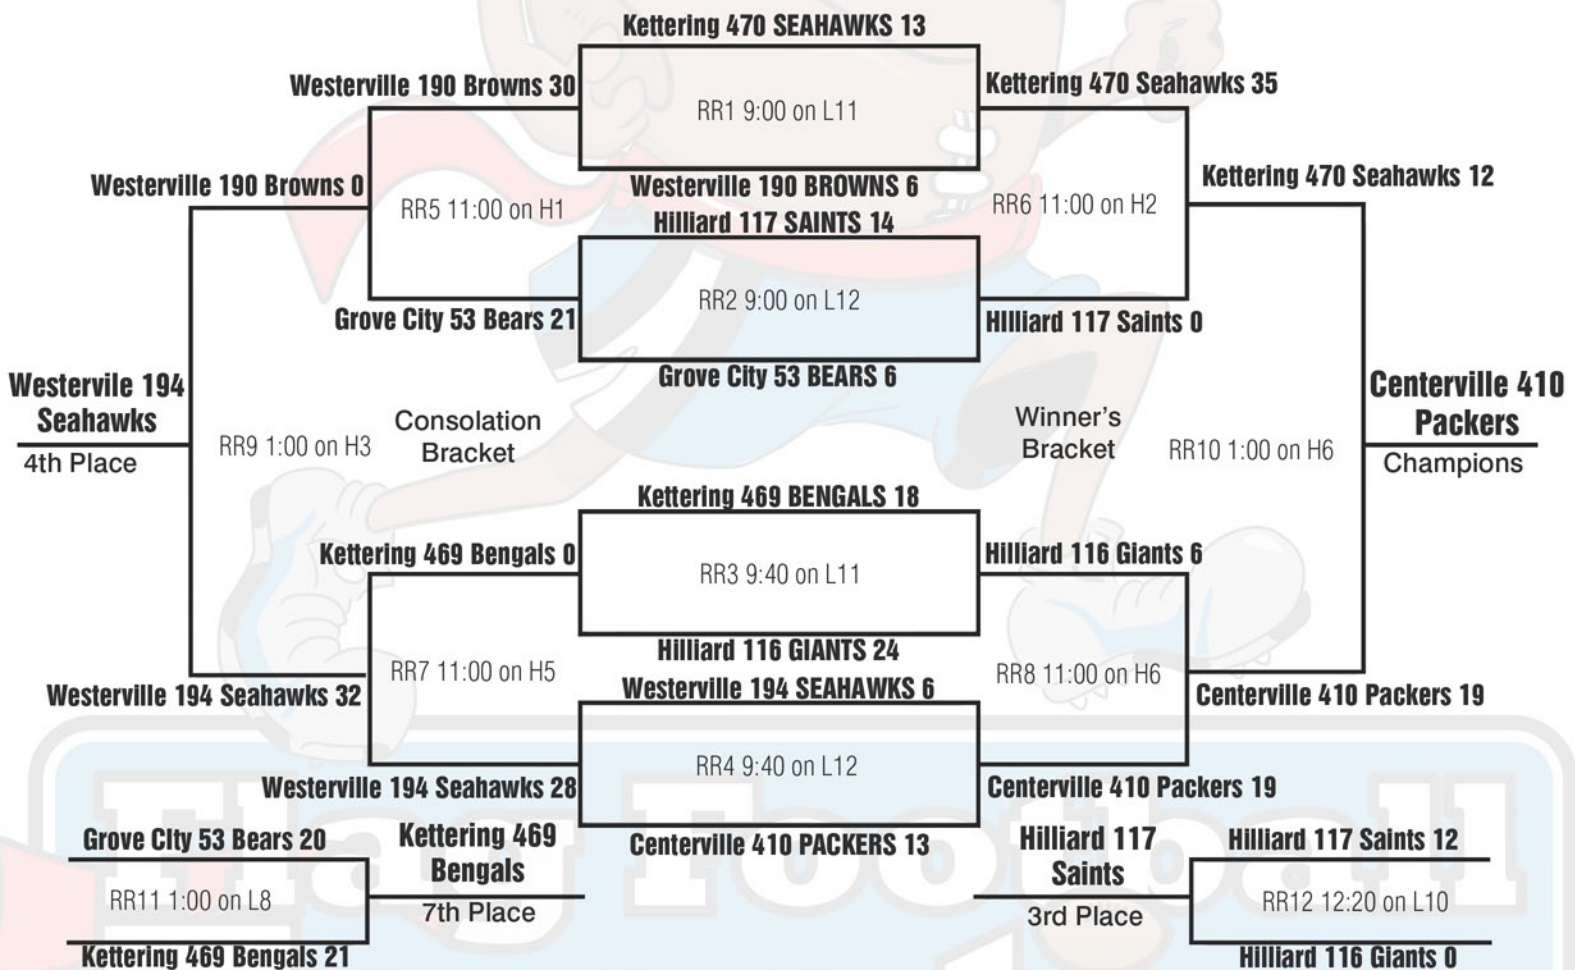

Schedule is Tentative Dates/Times may be changed at Flag Football Fanatics' Discretion

Sunday, June 5th 2016

Fields H1 - H6 The Ohio State University Stadium 411 Woody Hayes Dr, Columbus, OH 43210
 Fields L7 - L16 Lincoln Tower Park 1790 Cannon Drive, Columbus, OH 43210
 Top team wears WHITE, Bottom team wears DARK

Senior RR-Division

Rules:

- Absolutely No adding players/combining of teams
 - No Subs throughout the Half – 2 (12) minute halves
 - No child can RUN twice in a row
 - COACHES PLEASE MAKE SURE ALL BELTS ARE CUT/TAPED
- Register NOW for Fall [Click Here](#)