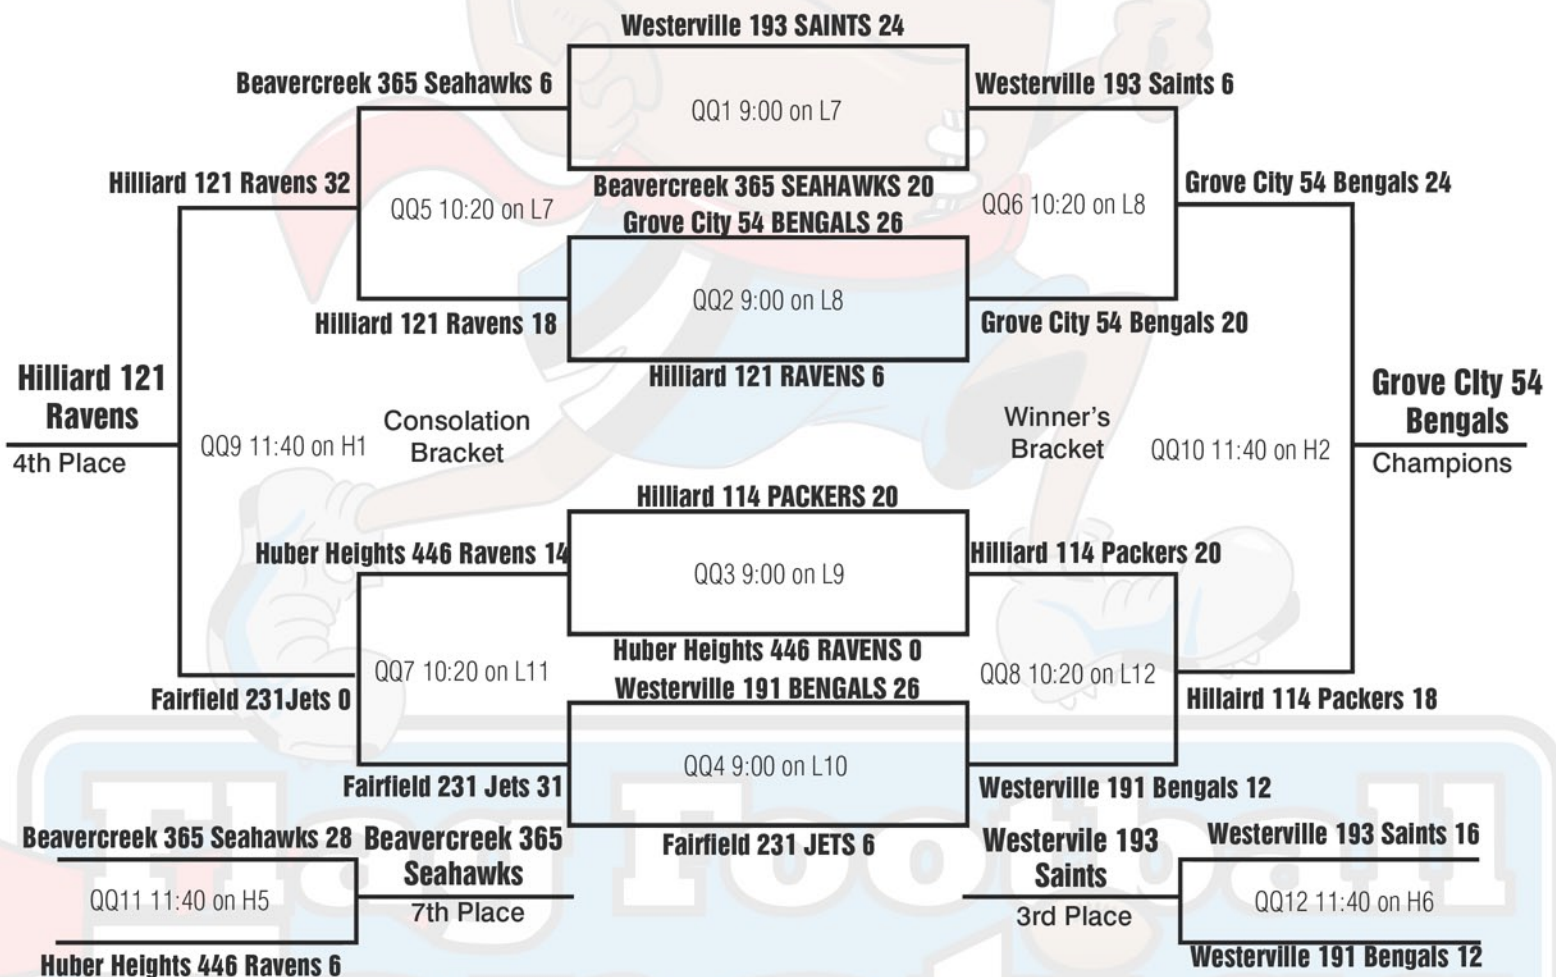

Schedule is Tentative Dates/Times may be changed at Flag Football Fanatics' Discretion

Sunday, June 5th 2016

Fields H1 - H6 The Ohio State University Stadium 411 Woody Hayes Dr, Columbus, OH 43210
Fields L7 - L16 Lincoln Tower Park 1790 Cannon Drive, Columbus, OH 43210
Top team wears WHITE, Bottom team wears DARK

Senior QQ-Division

Rules:

- Absolutely No adding players/combining of teams
 - No Subs throughout the Half – 2 (12) minute halves
 - No child can RUN twice in a row
 - COACHES PLEASE MAKE SURE ALL BELTS ARE CUT/TAPED
- Register NOW for Fall [Click Here](#)