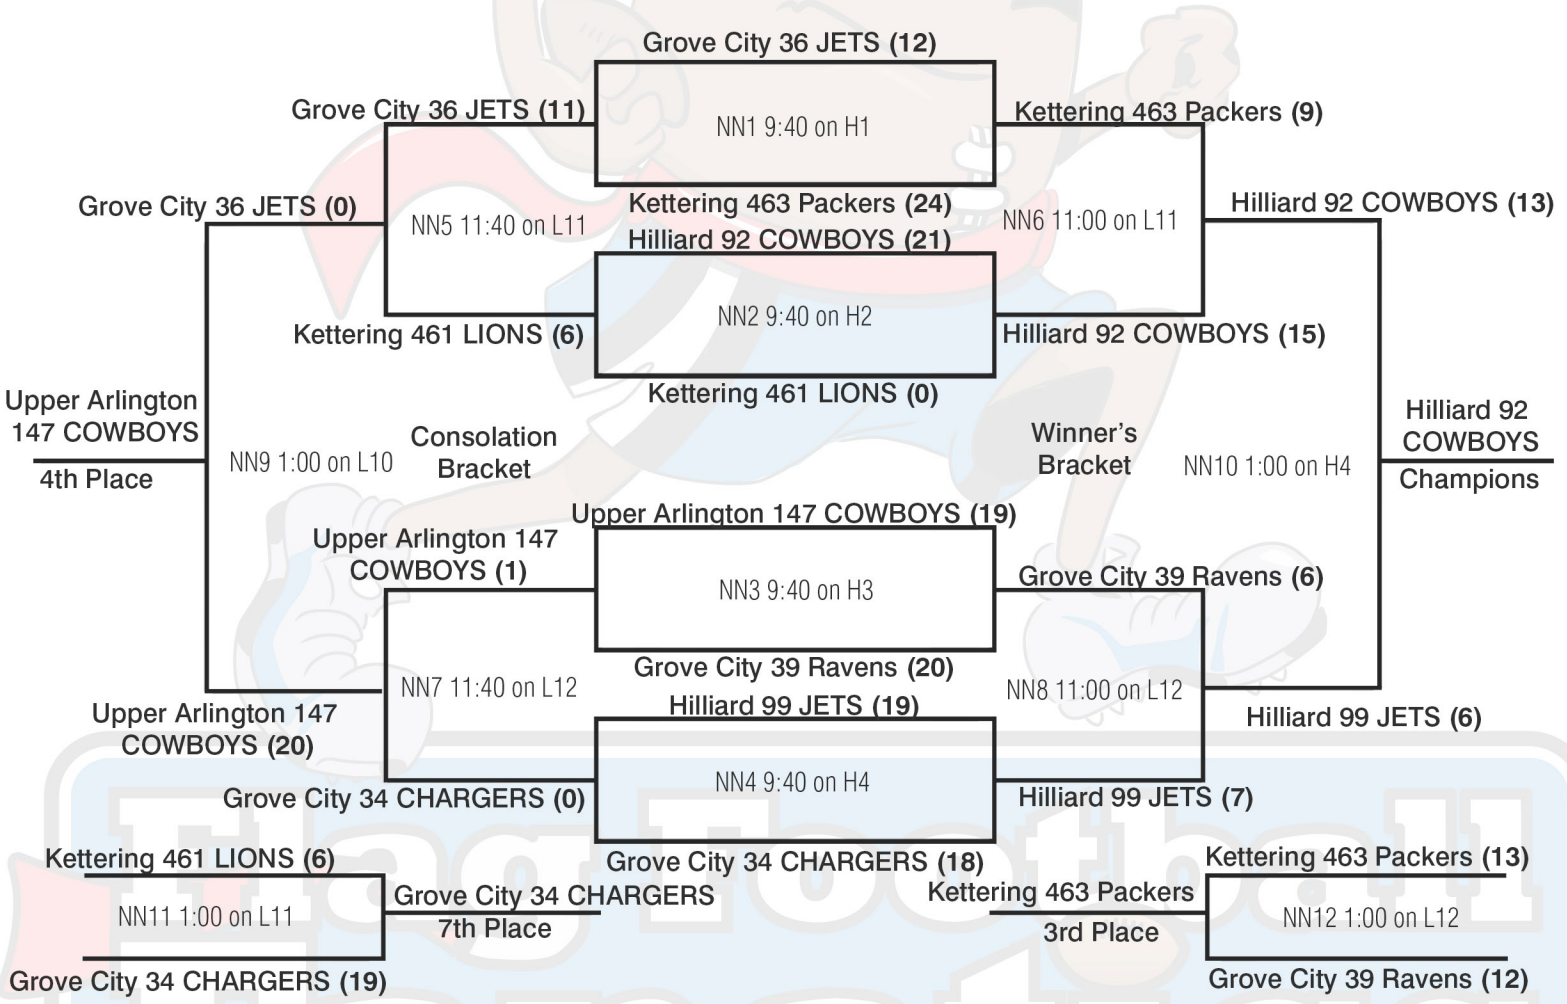

\*\*\*Schedule is Tentative Dates/Times may be changed at Flag Football Fanatics' Discretion\*\*\*

# Sunday, June 5th 2016

Fields H1 - H6 The Ohio State University Stadium 411 Woody Hayes Dr, Columbus, OH 43210  
 Fields L7 - L16 Lincoln Tower Park 1790 Cannon Drive, Columbus, OH 43210  
 Top team wears WHITE, Bottom team wears DARK

## Mini NN-Division

**Rules:**

- Absolutely No adding players/combining of teams
- No Subs throughout the Half – 2 (12) minute halves
- Each child must get (1) touch a game - No child can RUN twice in a row
- COACHES PLEASE MAKE SURE ALL BELTS ARE CUT/TAPED