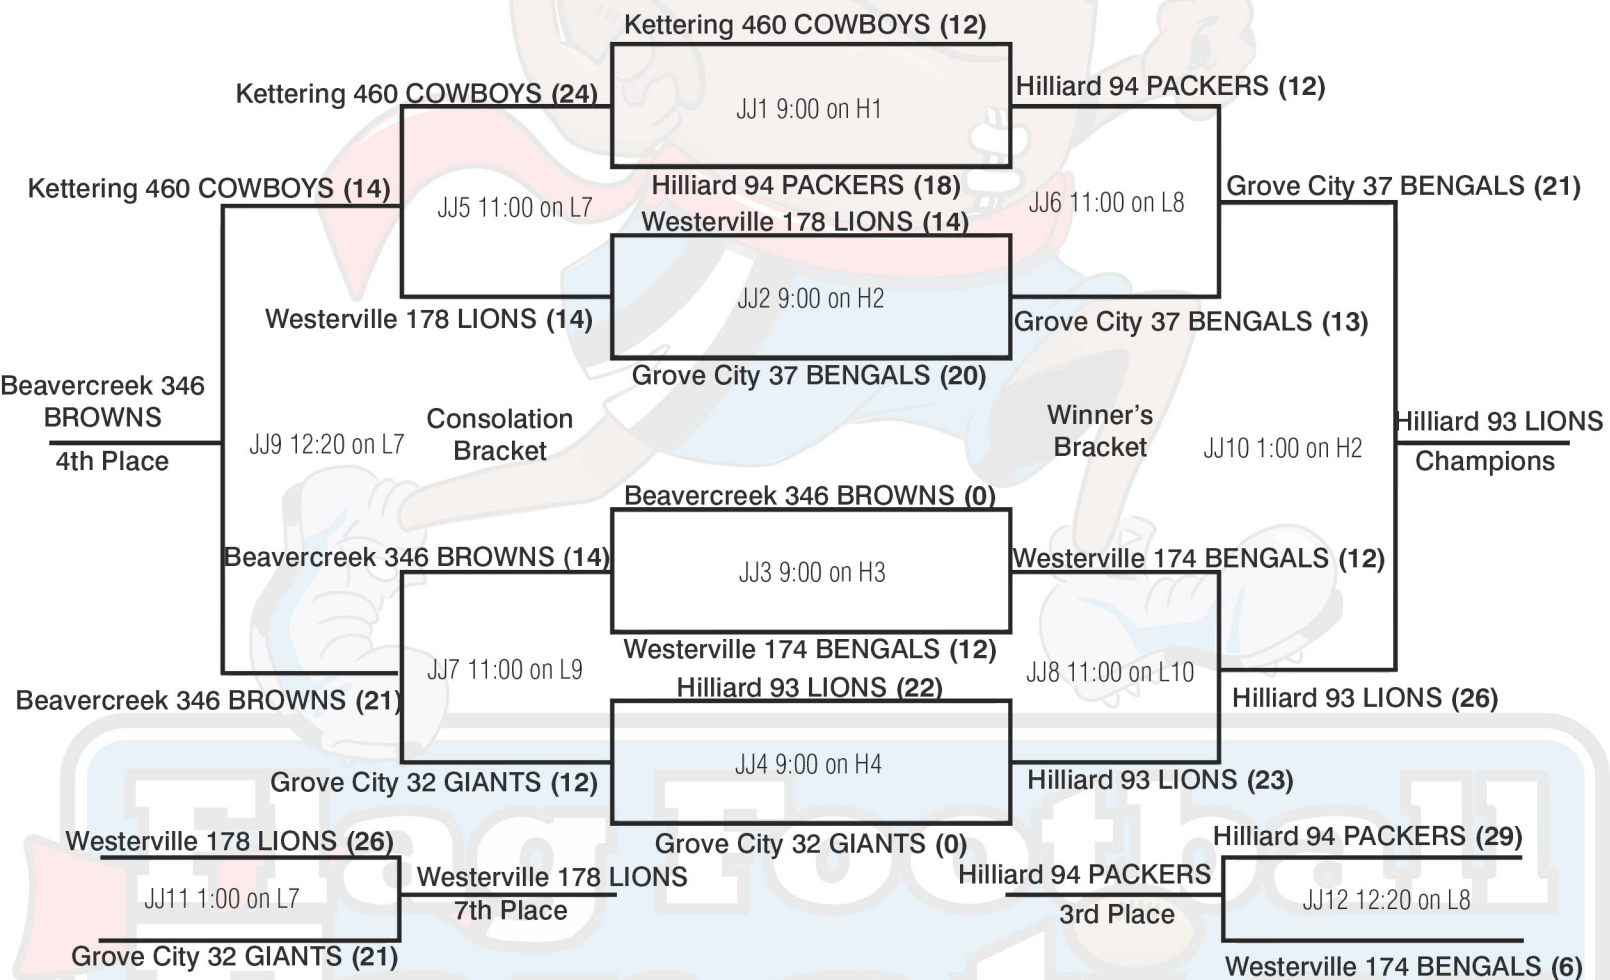

Schedule is Tentative Dates/Times may be changed at Flag Football Fanatics' Discretion

Sunday, June 5th 2016

Fields H1 - H6 The Ohio State University Stadium 411 Woody Hayes Dr, Columbus, OH 43210
Fields L7 - L16 Lincoln Tower Park 1790 Cannon Drive, Columbus, OH 43210
Top team wears WHITE, Bottom team wears DARK

Mini JJ-Division

Rules:

- Absolutely No adding players/combining of teams
- No Subs throughout the Half – 2 (12) minute halves
- Each child must get (1) touch a game - No child can RUN twice in a row
- COACHES PLEASE MAKE SURE ALL BELTS ARE CUT/TAPED

Register NOW for Fall [Click Here](#)