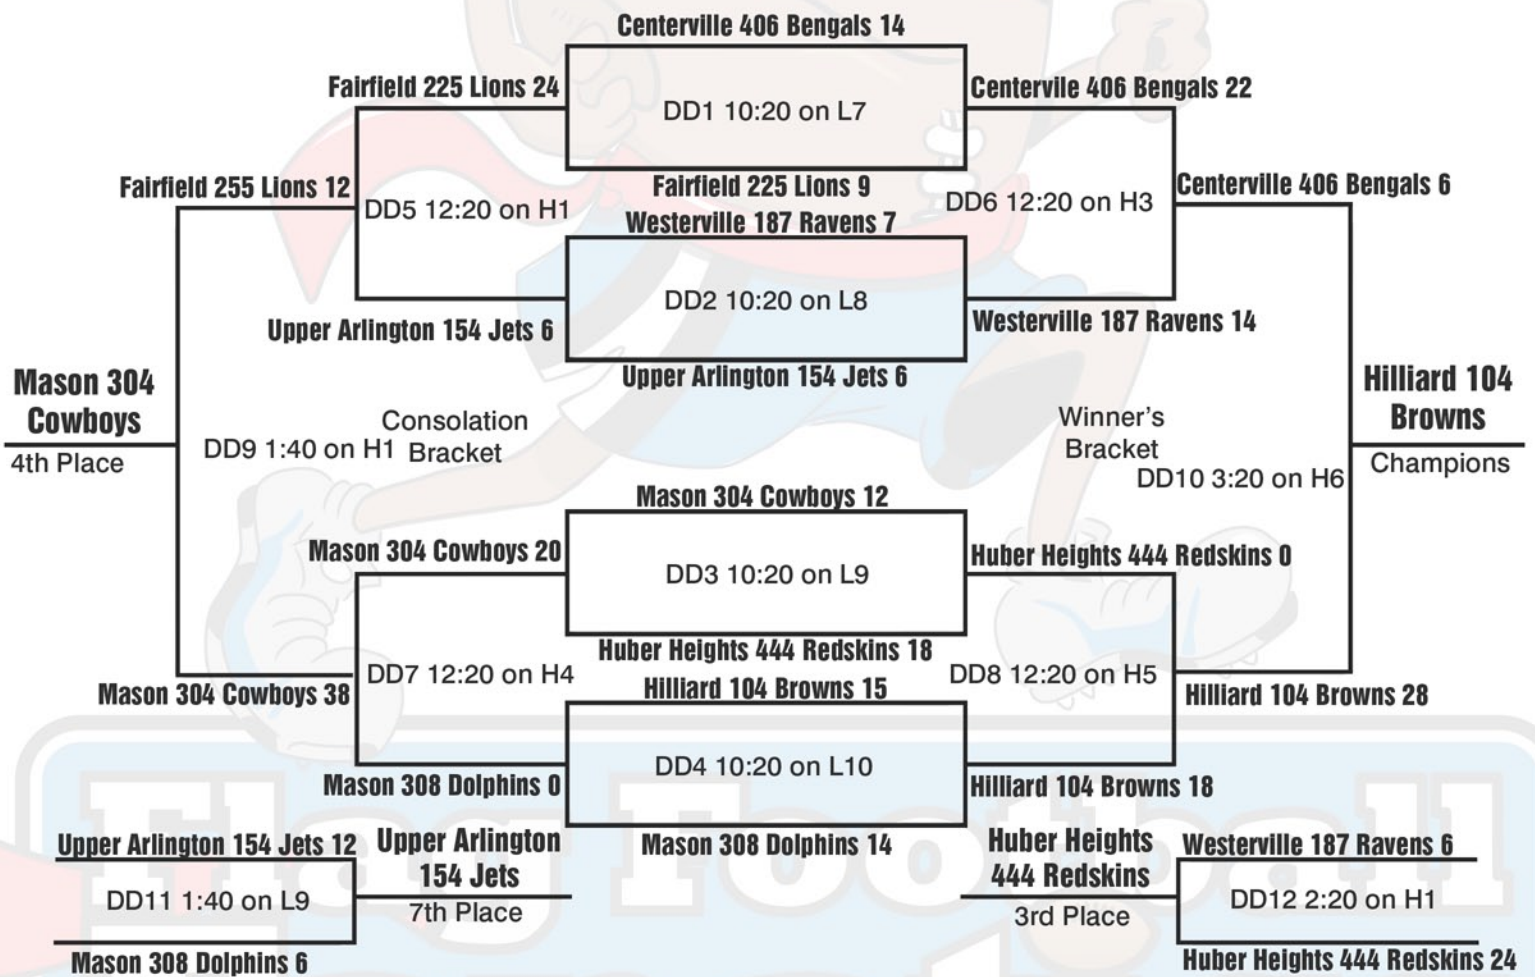

Schedule is Tentative Dates/Times may be changed at Flag Football Fanatics' Discretion

Saturday, June. 4th 2016

Fields H1 - H6 The Ohio State University Stadium 411 Woody Hayes Dr, Columbus, OH 43210
Fields L7 - L16 Lincoln Tower Park 1790 Cannon Drive, Columbus, OH 43210
Top team wears WHITE, Bottom team wears DARK

Junior DD-Division

Rules:

- Absolutely No adding players/combining of teams
 - No Subs throughout the Half – 2 (12) minute halves
 - No child can RUN twice in a row
 - COACHES PLEASE MAKE SURE ALL BELTS ARE CUT/TAPED
- Register NOW for Fall [Click Here](#)