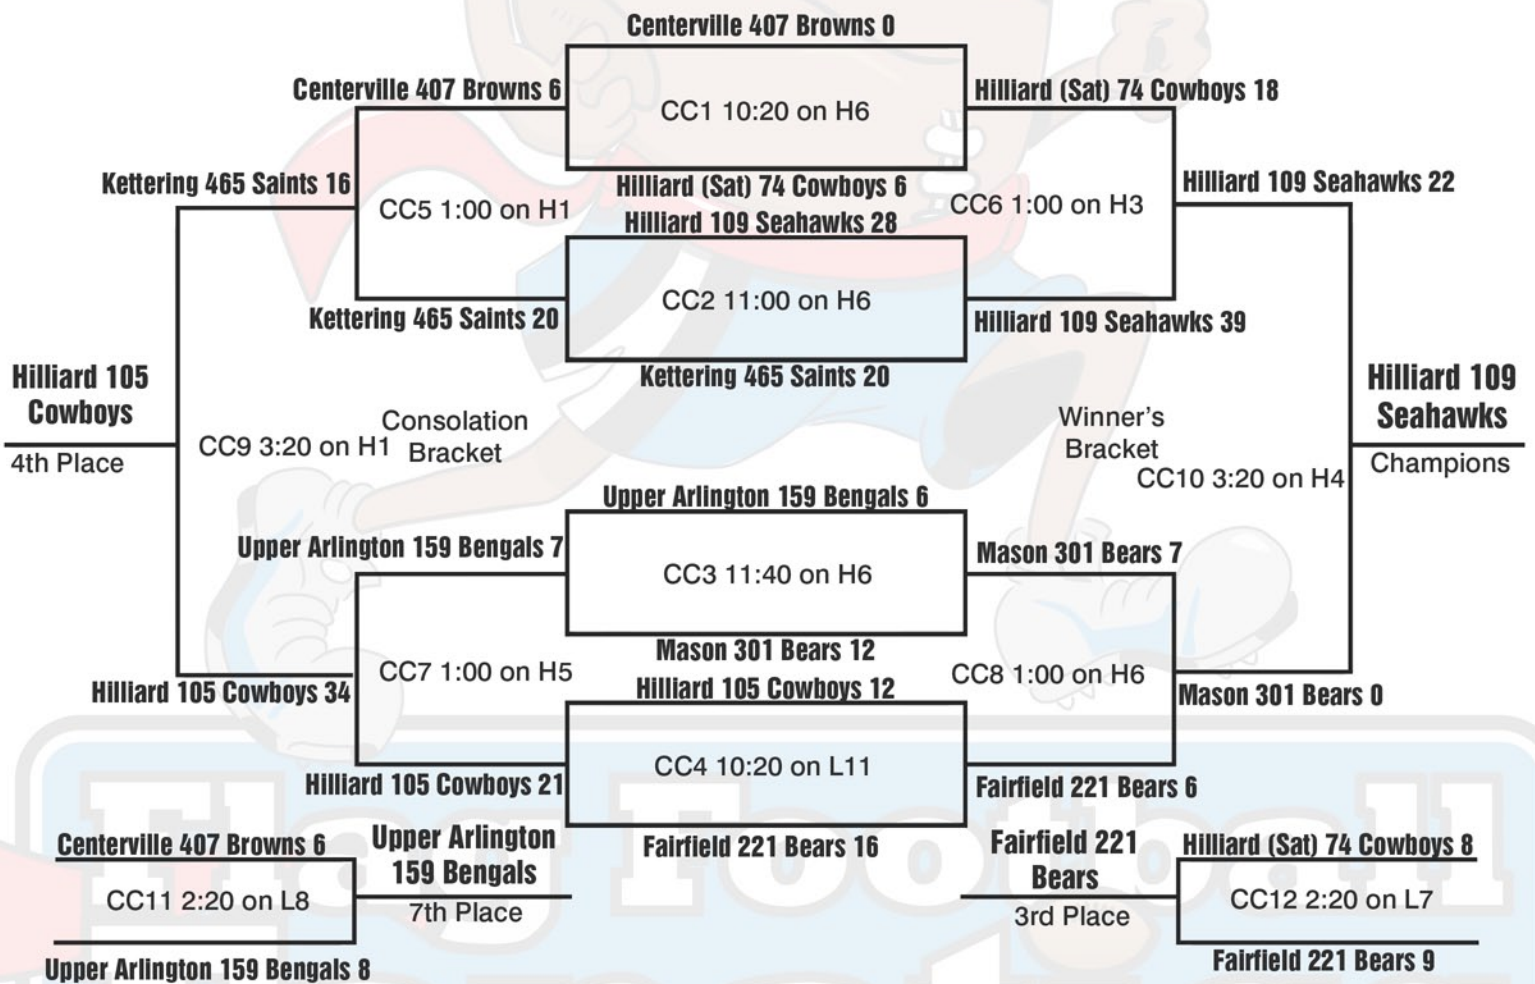

Schedule is Tentative Dates/Times may be changed at Flag Football Fanatics' Discretion

Saturday, June. 4th 2016

Fields H1 - H6 The Ohio State University Stadium 411 Woody Hayes Dr, Columbus, OH 43210
Fields L7 - L16 Lincoln Tower Park 1790 Cannon Drive, Columbus, OH 43210
Top team wears WHITE, Bottom team wears DARK

Junior CC-Division

Rules:

1. Absolutely No adding players/combining of teams
   - No Subs throughout the Half – 2 (12) minute halves
   - No child can RUN twice in a row
   - COACHES PLEASE MAKE SURE ALL BELTS ARE CUT/TAPED
2. Register NOW for Fall [Click Here](#)