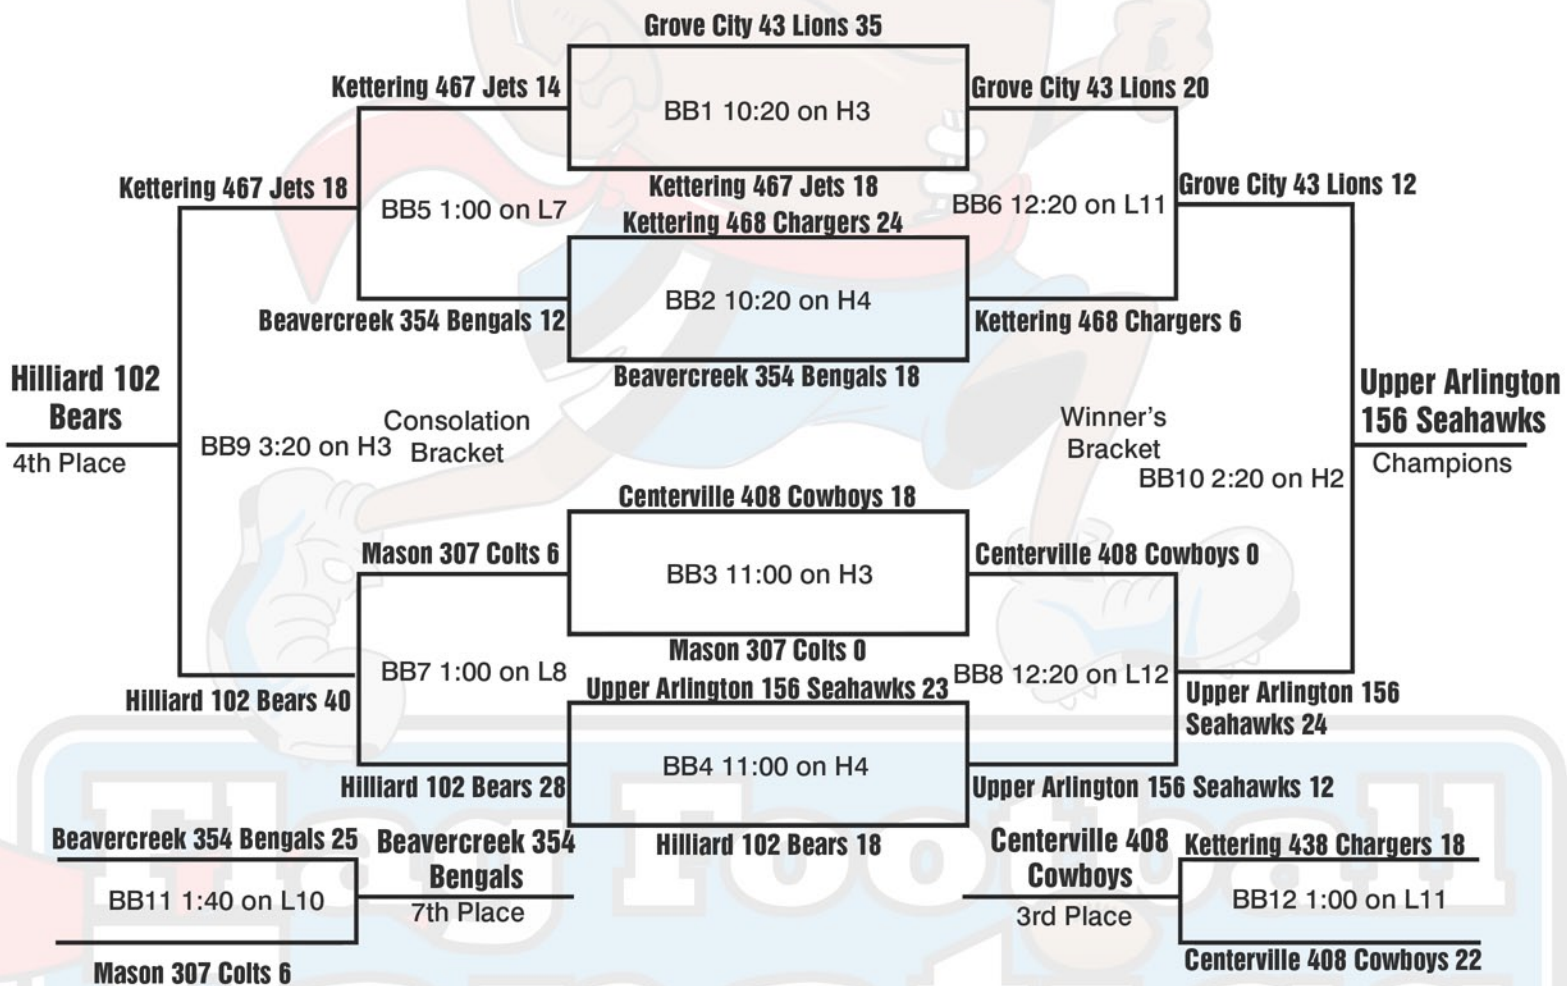

Schedule is Tentative Dates/Times may be changed at Flag Football Fanatics' Discretion

Saturday, June. 4th 2016

Fields H1 - H6 The Ohio State University Stadium 411 Woody Hayes Dr, Columbus, OH 43210
Fields L7 - L16 Lincoln Tower Park 1790 Cannon Drive, Columbus, OH 43210
Top team wears WHITE, Bottom team wears DARK

Junior BB-Division

Rules:

- Absolutely No adding players/combining of teams
 - No Subs throughout the Half – 2 (12) minute halves
 - No child can RUN twice in a row
 - COACHES PLEASE MAKE SURE ALL BELTS ARE CUT/TAPED
- Register NOW for Fall [Click Here](#)