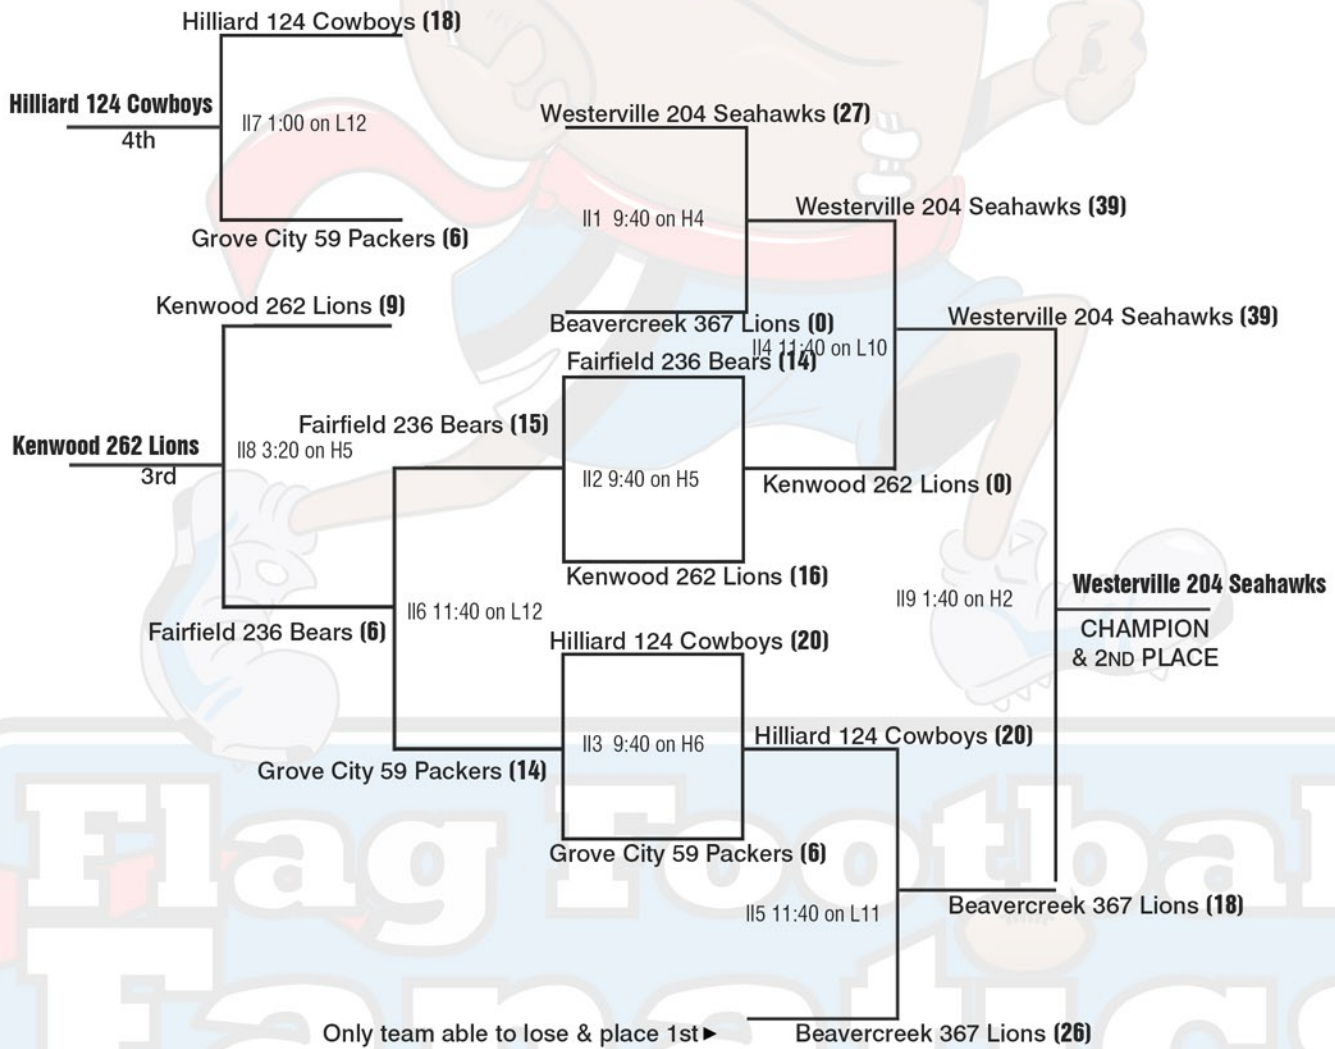

\*\*\*Schedule is Tentative Dates/Times may be changed at Flag Football Fanatics' Discretion\*\*\*

# Saturday, June. 4th 2016

Fields H1 - H6 The Ohio State University Stadium 411 Woody Hayes Dr, Columbus, OH 43210  
Fields L7 - L16 Lincoln Tower Park. 1790 Cannon Drive, Columbus, OH, 43210  
Top team wears WHITE, Bottom team wears DARK

## Varsity II-Division