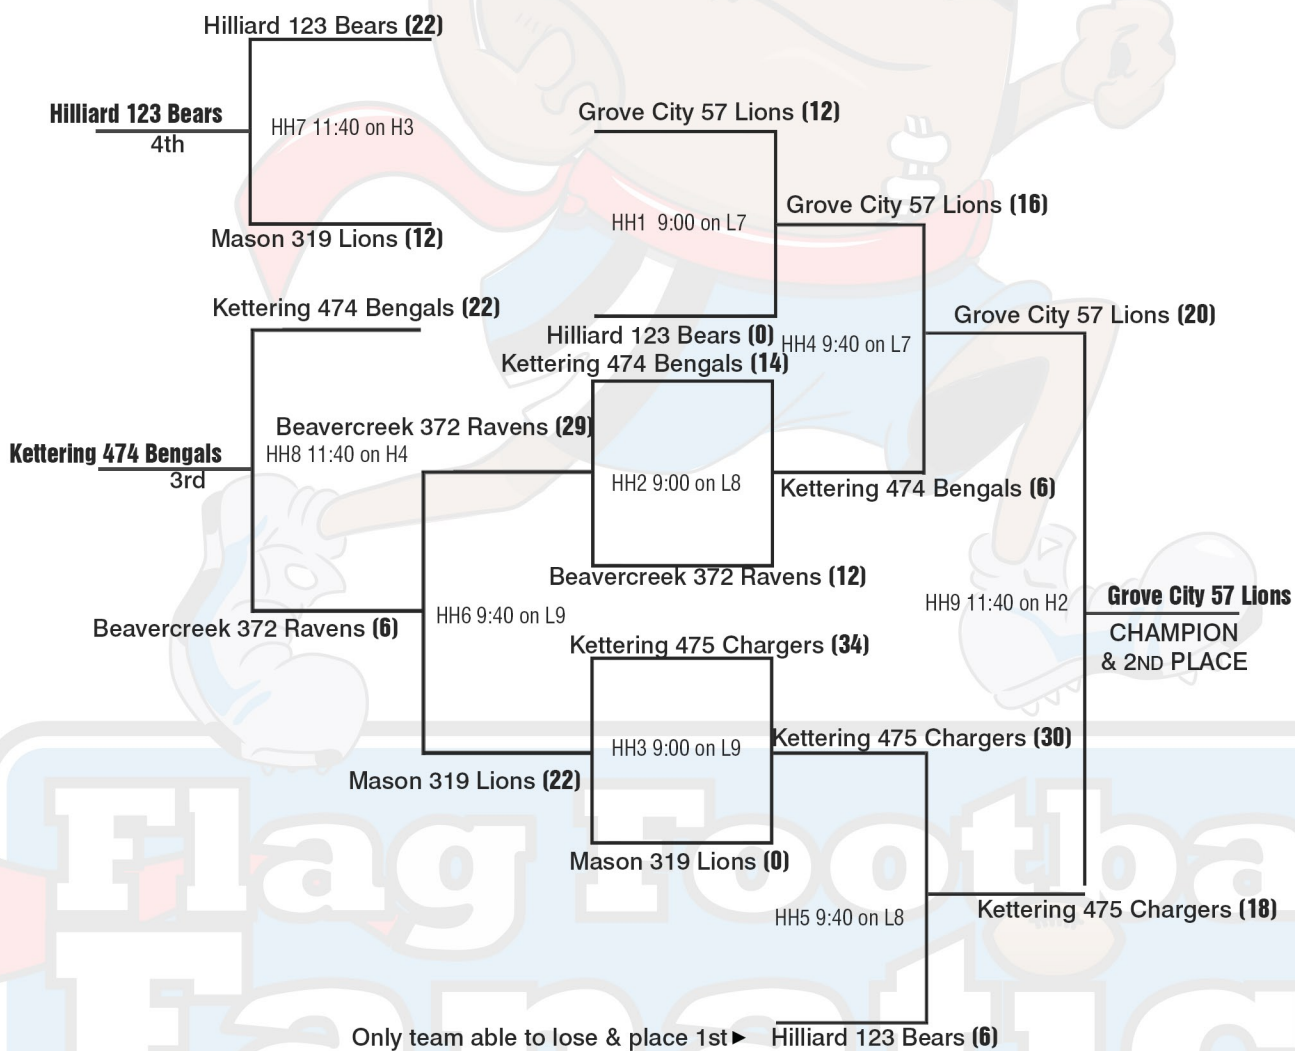

Schedule is Tentative Dates/Times may be changed at Flag Football Fanatics' Discretion

Saturday, June. 4th 2016

Fields H1 - H6 The Ohio State University Stadium 411 Woody Hayes Dr, Columbus, OH 43210
 Fields L7 - L16 Lincoln Tower Park. 1790 Cannon Drive, Columbus, OH, 43210
 Top team wears WHITE, Bottom team wears DARK

Varsity HH-Division

Rules:

- Absolutely No adding players/combining of teams
 - No Subs throughout the Half – 2 (12) minute halves
 - Each child must get (1) touch a game - No child can RUN twice in a row
 - COACHES PLEASE MAKE SURE ALL BELTS ARE CUT/TAPED
- Register NOW for Fall [Click Here](#)