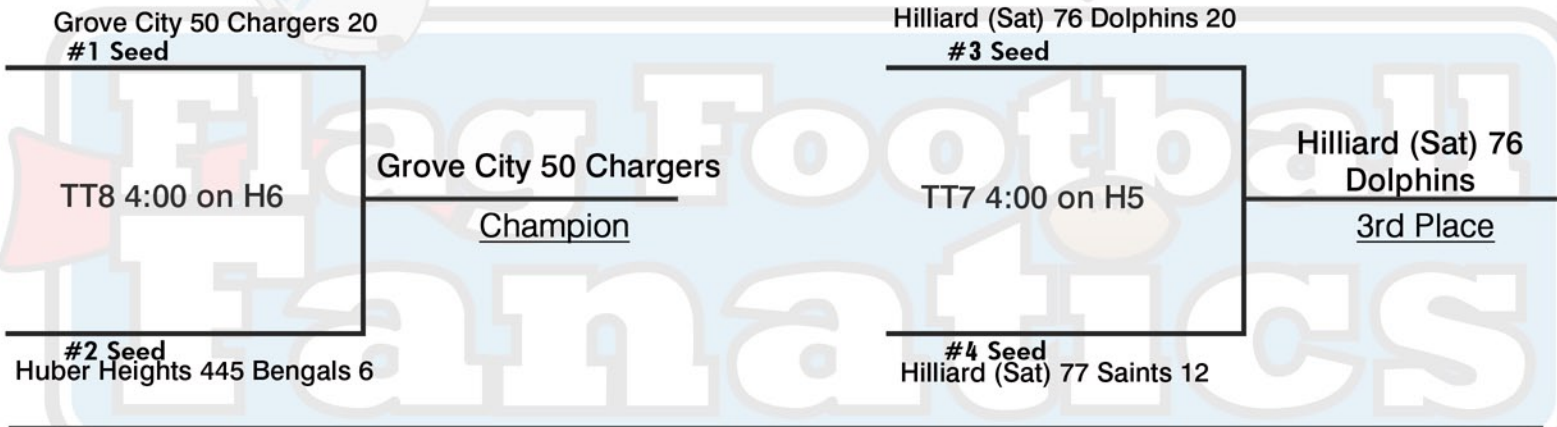

Schedule is Tentative Dates/Times may be changed at Flag Football Fanatics' Discretion

Sunday, June 5th 2016

Fields H1 - H6 The Ohio State University Stadium 411 Woody Hayes Dr, Columbus, OH 43210
Fields L7 - L16 Lincoln Tower Park. 1790 Cannon Drive, Columbus, OH 43210
Top team wears WHITE, Bottom team wears DARK

Senior TT-Division

TT- Division (4 teams) - Round Robin Teams will be placed in brackets below

Huber Heights 445 Bengals 30	Hilliard (Sat) 77 Saints 6
Hilliard (Sat) 76 Dolphins 14	Grove City 50 Chargers 38
TT1 11:00 on H3	TT2 12:20 on L11

Huber Heights 445 Bengals 0	Hilliard (Sat) 76 Dolphins 28
Grove City 50 Chargers 32	Hilliard (Sat) 77 Saints 6
TT3 2:00 on H3	TT4 2:00 on H5

Grove City 50 Chargers 22	Hilliard (Sat) 77 Saints 7
Hilliard (Sat) 76 Dolphins 6	Huber Heights 445 Bengals 18
TT5 2:40 on H5	TT6 2:40 on H6

Teams	Wins	Losses	Pt. Differential	Pts. Scored
Huber Heights 445 Bengals	2	1	+1	54
Hilliard (Sat) 76 Dolphins	2	2	-16	48
Grove City 50 Chargers	3		+80	92
Hilliard (Sat) 77 Saints		3	-65	19

Pools of 4: Round Robin Format - Top 2 teams advance to Championship
Pool Rankings will be determined in the following order:

- A) Win percentage
- B) Head-Head
- C) Point differential
- D) Points scored
- E) Coin Toss

Rules / Details

1. Absolutely No adding players/combining of teams
   - No Subs throughout the Half - 2 (12) minute halves
   - No child can RUN twice in a row
   - COACHES PLEASE MAKE SURE ALL BELTS ARE CUT/TAPED
2. Register NOW for Indoor [Click Here](#)