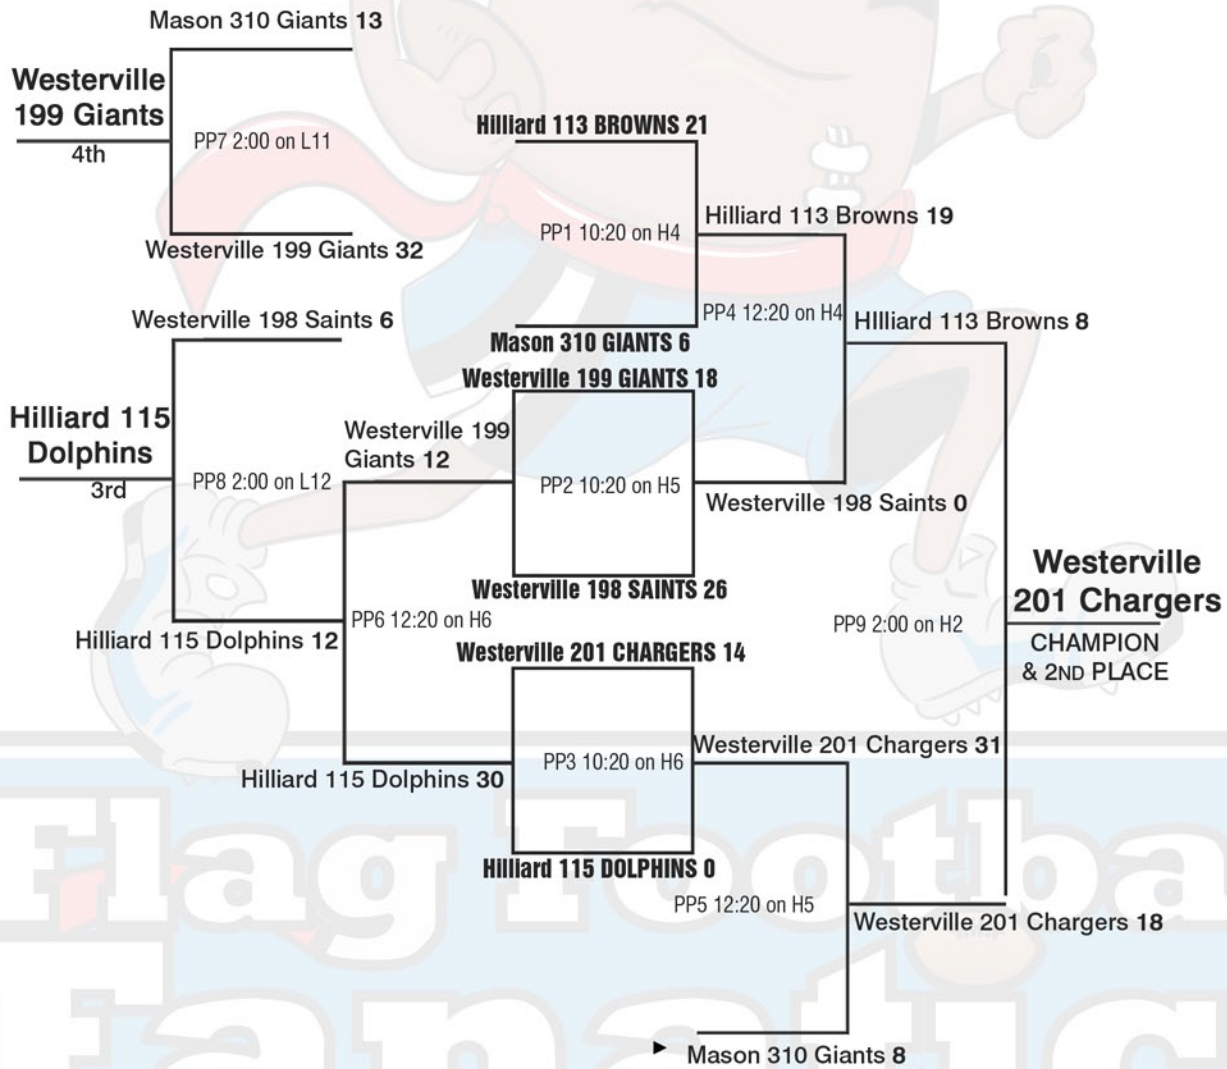

Schedule is Tentative Dates/Times may be changed at Flag Football Fanatics' Discretion

Sunday, June. 5th 2016

Fields H1 - H6 The Ohio State University Stadium 411 Woody Hayes Dr, Columbus, OH 43210
Fields L7 - L16 Lincoln Tower Park. 1790 Cannon Drive, Columbus, OH, 43210
Top team wears WHITE, Bottom team wears DARK

Senior PP-Division

Rules:

- Absolutely No adding players/combining of teams
 - No Subs throughout the Half – 2 (12) minute halves
 - Each child must get (1) touch a game - No child can RUN twice in a row
 - COACHES PLEASE MAKE SURE ALL BELTS ARE CUT/TAPED
- Register NOW for Fall [Click Here](#)