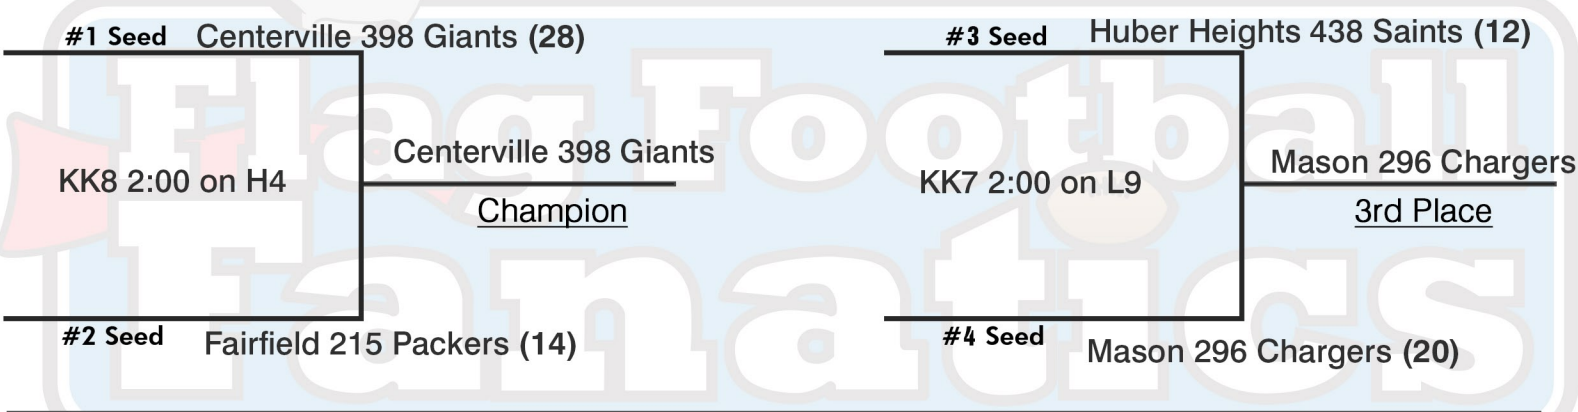

Schedule is Tentative Dates/Times may be changed at Flag Football Fanatics' Discretion

Sunday, June 5th 2016

Fields H1 - H6 The Ohio State University Stadium 411 Woody Hayes Dr, Columbus, OH 43210
Fields L7 - L16 Lincoln Tower Park. 1790 Cannon Drive, Columbus, OH 43210
Top team wears WHITE, Bottom team wears DARK

Mini KK-Division

KK- Division (4 teams) - Round Robin Teams will be placed in brackets below

Centerville 398 Giants (32) Mason 296 Chargers (20)
Fairfield 215 Packers (19) Huber Heights 438 Saints (24)
KK1 9:00 on H5   KK2 9:00 on H6

Centerville 398 Giants (26) Fairfield 215 Packers (16)
Huber Heights 438 Saints (14) Mason 296 Chargers (15)
KK3 10:20 on L9   KK4 10:20 on L10

Huber Heights 438 Saints (6) Mason 296 Chargers (12)
Fairfield 215 Packers (20) Centerville 398 Giants (25)
KK5 11:40 on L9   KK6 11:40 on L10

Teams	Wins	Losses	Pt. Diferential	Pts. Scored
Centerville 398 Giants	3	0		
Fairfield 215 Packers	2	1		
Mason 296 Chargers	0	3		
Huber Heights 438 Saints	1	2		

Pools of 4: Round Robin Format - Top 2 teams advance to Championship
Pool Rankings will be determined in the following order:
A) Win percentage
B) Head-Head
C) Point differential
D) Points scored
E) Coin Toss

Rules / Details
- Absolutely No adding players/combining of teams
- No Subs throughout the Half - 2 (12) minute halves
- No child can RUN twice in a row
- COACHES PLEASE MAKE SURE ALL BELTS ARE CUT/TAPED
Register NOW for Indoor [Click Here](#)