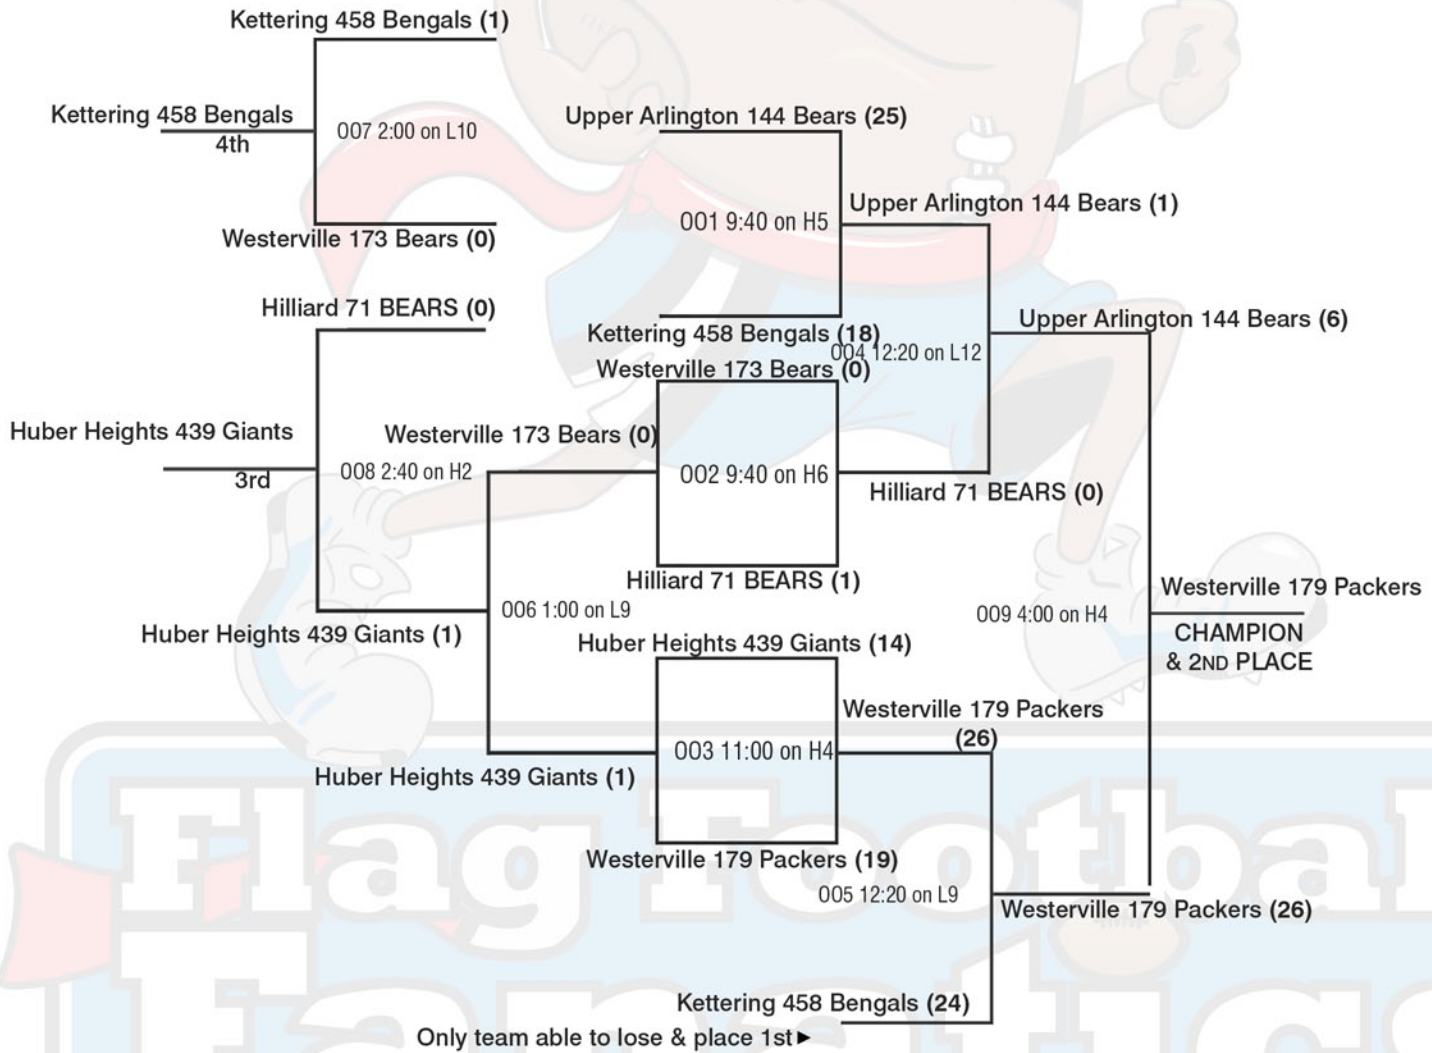

Schedule is Tentative Dates/Times may be changed at Flag Football Fanatics' Discretion

Sunday, June. 5th 2016

Fields H1 - H6 The Ohio State University Stadium 411 Woody Hayes Dr, Columbus, OH 43210
Fields L7 - L16 Lincoln Tower Park. 1790 Cannon Drive, Columbus, OH, 43210
Top team wears WHITE, Bottom team wears DARK

Mini 00-Division

Rules:

- Absolutely No adding players/combining of teams
 - No Subs throughout the Half – 2 (12) minute halves
 - Each child must get (1) touch a game - No child can RUN twice in a row
 - COACHES PLEASE MAKE SURE ALL BELTS ARE CUT/TAPED
- Register NOW for Fall [Click Here](#)