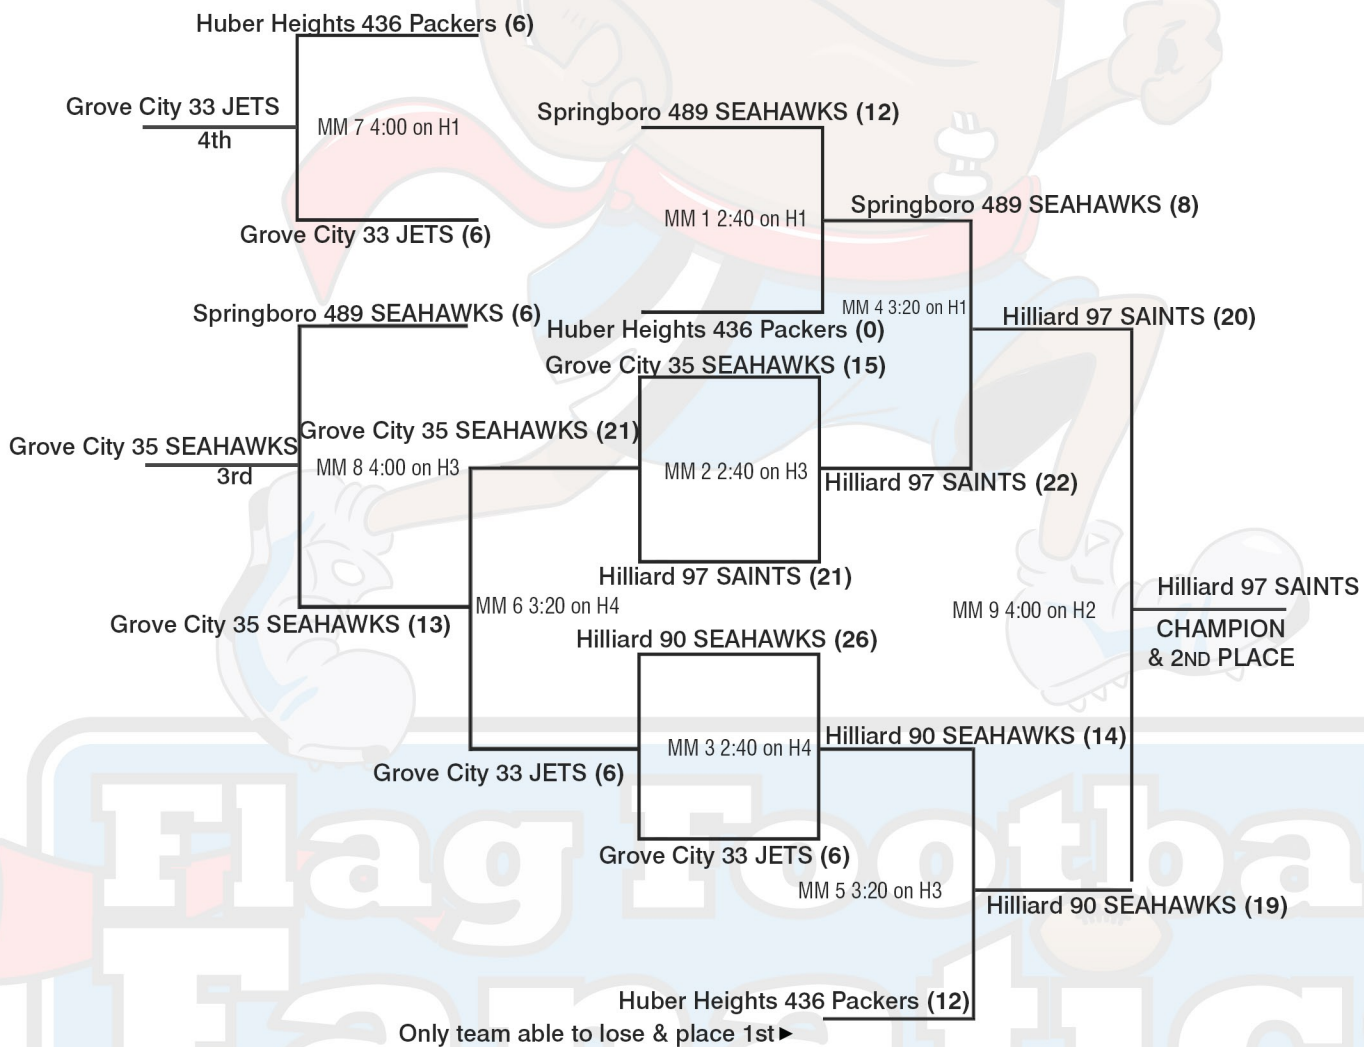

Schedule is Tentative Dates/Times may be changed at Flag Football Fanatics' Discretion

Sunday, June. 5th 2016

Fields H1 - H6 The Ohio State University Stadium 411 Woody Hayes Dr, Columbus, OH 43210
Fields L7 - L16 Lincoln Tower Park. 1790 Cannon Drive, Columbus, OH, 43210
Top team wears WHITE, Bottom team wears DARK

Mini MM-Division

Rules:

- Absolutely No adding players/combining of teams
 - No Subs throughout the Half – 2 (12) minute halves
 - Each child must get (1) touch a game - No child can RUN twice in a row
 - COACHES PLEASE MAKE SURE ALL BELTS ARE CUT/TAPED
- Register NOW for Fall [Click Here](#)