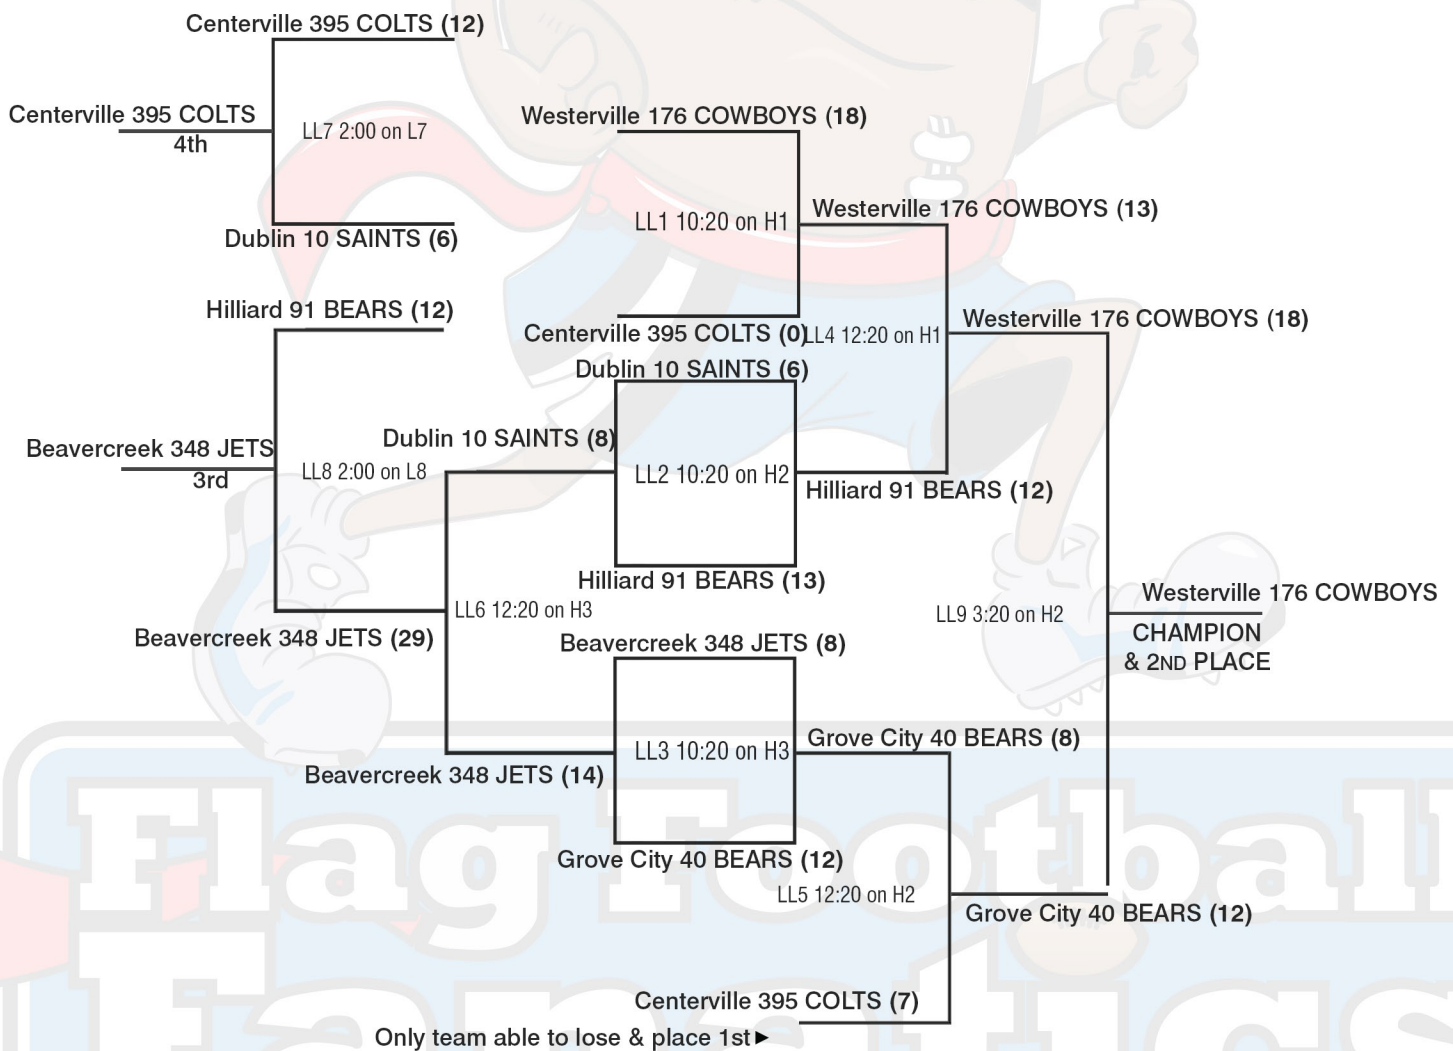

\*\*\*Schedule is Tentative Dates/Times may be changed at Flag Football Fanatics' Discretion\*\*\*

# Sunday, June. 5th 2016

Fields H1 - H6 The Ohio State University Stadium 411 Woody Hayes Dr, Columbus, OH 43210  
Fields L7 - L16 Lincoln Tower Park. 1790 Cannon Drive, Columbus, OH, 43210  
Top team wears WHITE, Bottom team wears DARK

## Mini LL-Division