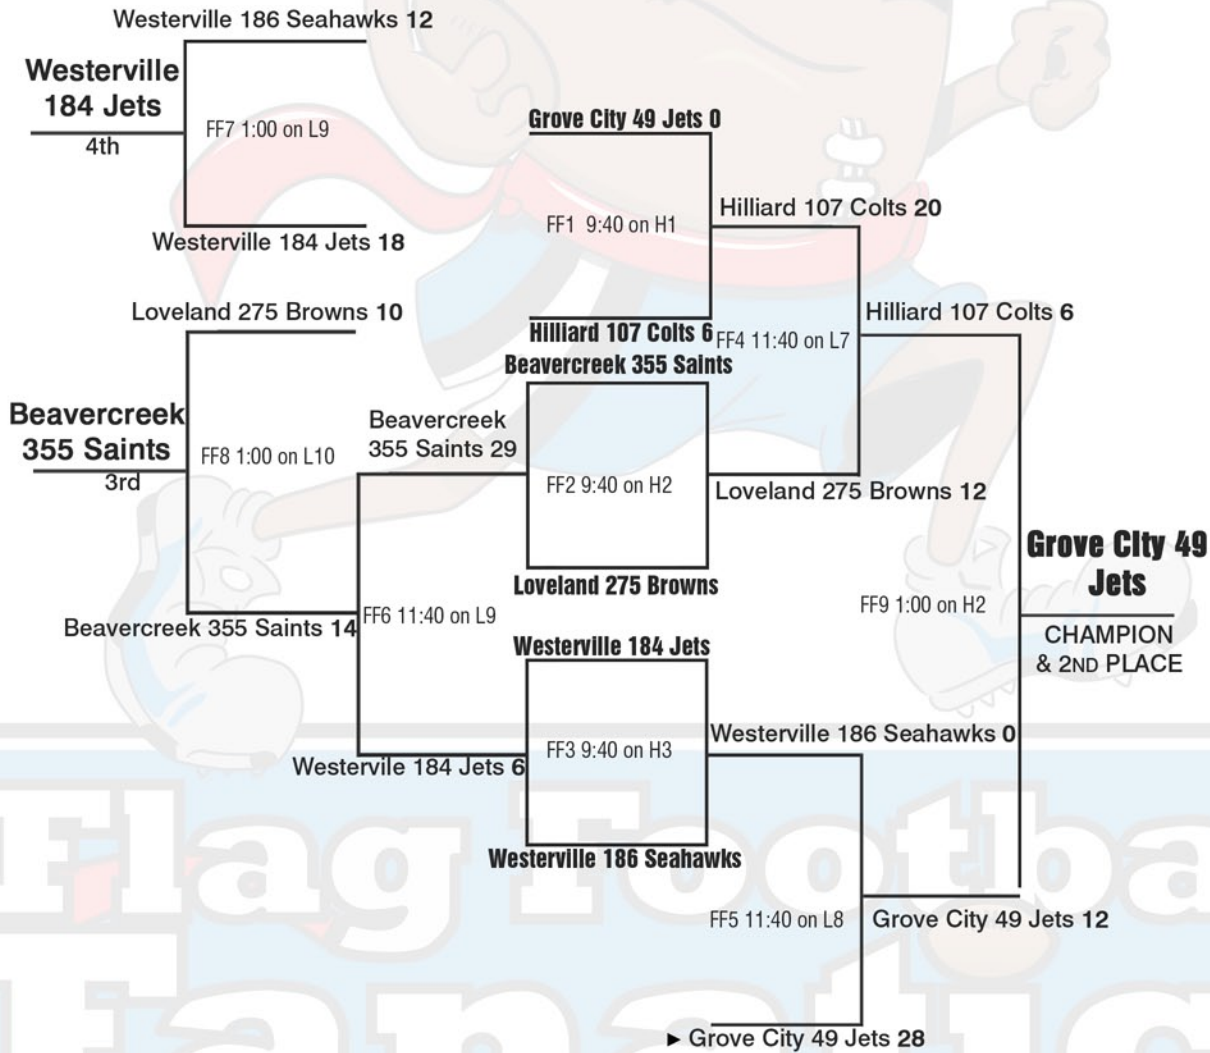

Schedule is Tentative Dates/Times may be changed at Flag Football Fanatics' Discretion

Saturday, June. 4th 2016

Fields H1 - H6 The Ohio State University Stadium 411 Woody Hayes Dr, Columbus, OH 43210
Fields L7 - L16 Lincoln Tower Park. 1790 Cannon Drive, Columbus, OH, 43210
Top team wears WHITE, Bottom team wears DARK

Junior FF-Division

Rules:

1. Absolutely No adding players/combining of teams
   - No Subs throughout the Half – 2 (12) minute halves
   - Each child must get (1) touch a game - No child can RUN twice in a row
   - COACHES PLEASE MAKE SURE ALL BELTS ARE CUT/TAPED
2. Register NOW for Fall [Click Here](#)