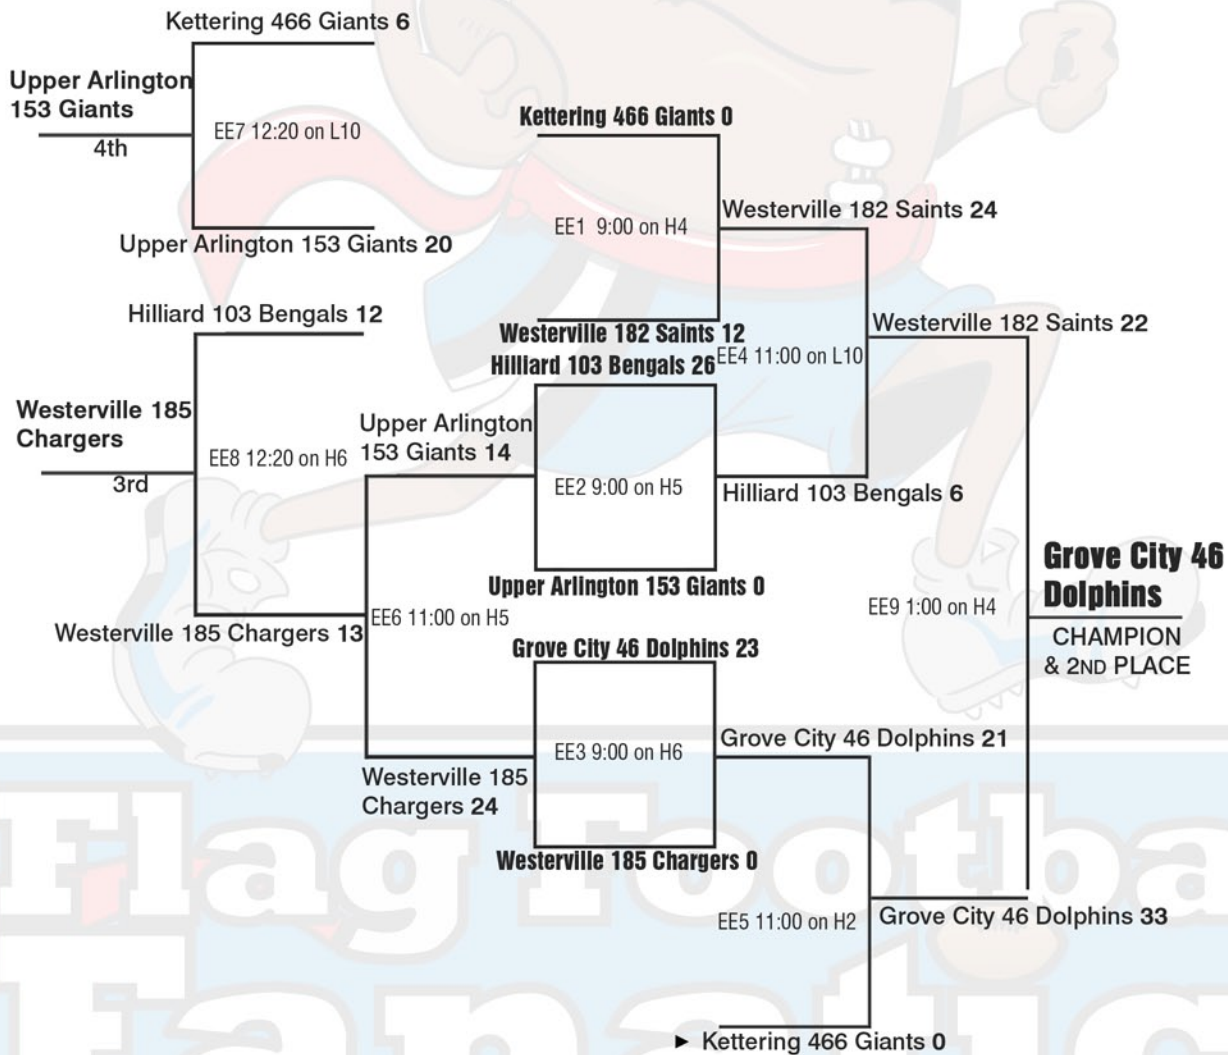

Schedule is Tentative Dates/Times may be changed at Flag Football Fanatics' Discretion

Saturday, June. 4th 2016

Fields H1 - H6 The Ohio State University Stadium 411 Woody Hayes Dr, Columbus, OH 43210
Fields L7 - L16 Lincoln Tower Park. 1790 Cannon Drive, Columbus, OH, 43210
Top team wears WHITE, Bottom team wears DARK

Junior EE-Division

Rules:

- Absolutely No adding players/combining of teams
 - No Subs throughout the Half - 2 (12) minute halves
 - Each child must get (1) touch a game - No child can RUN twice in a row
 - COACHES PLEASE MAKE SURE ALL BELTS ARE CUT/TAPED
- Register NOW for Fall [Click Here](#)