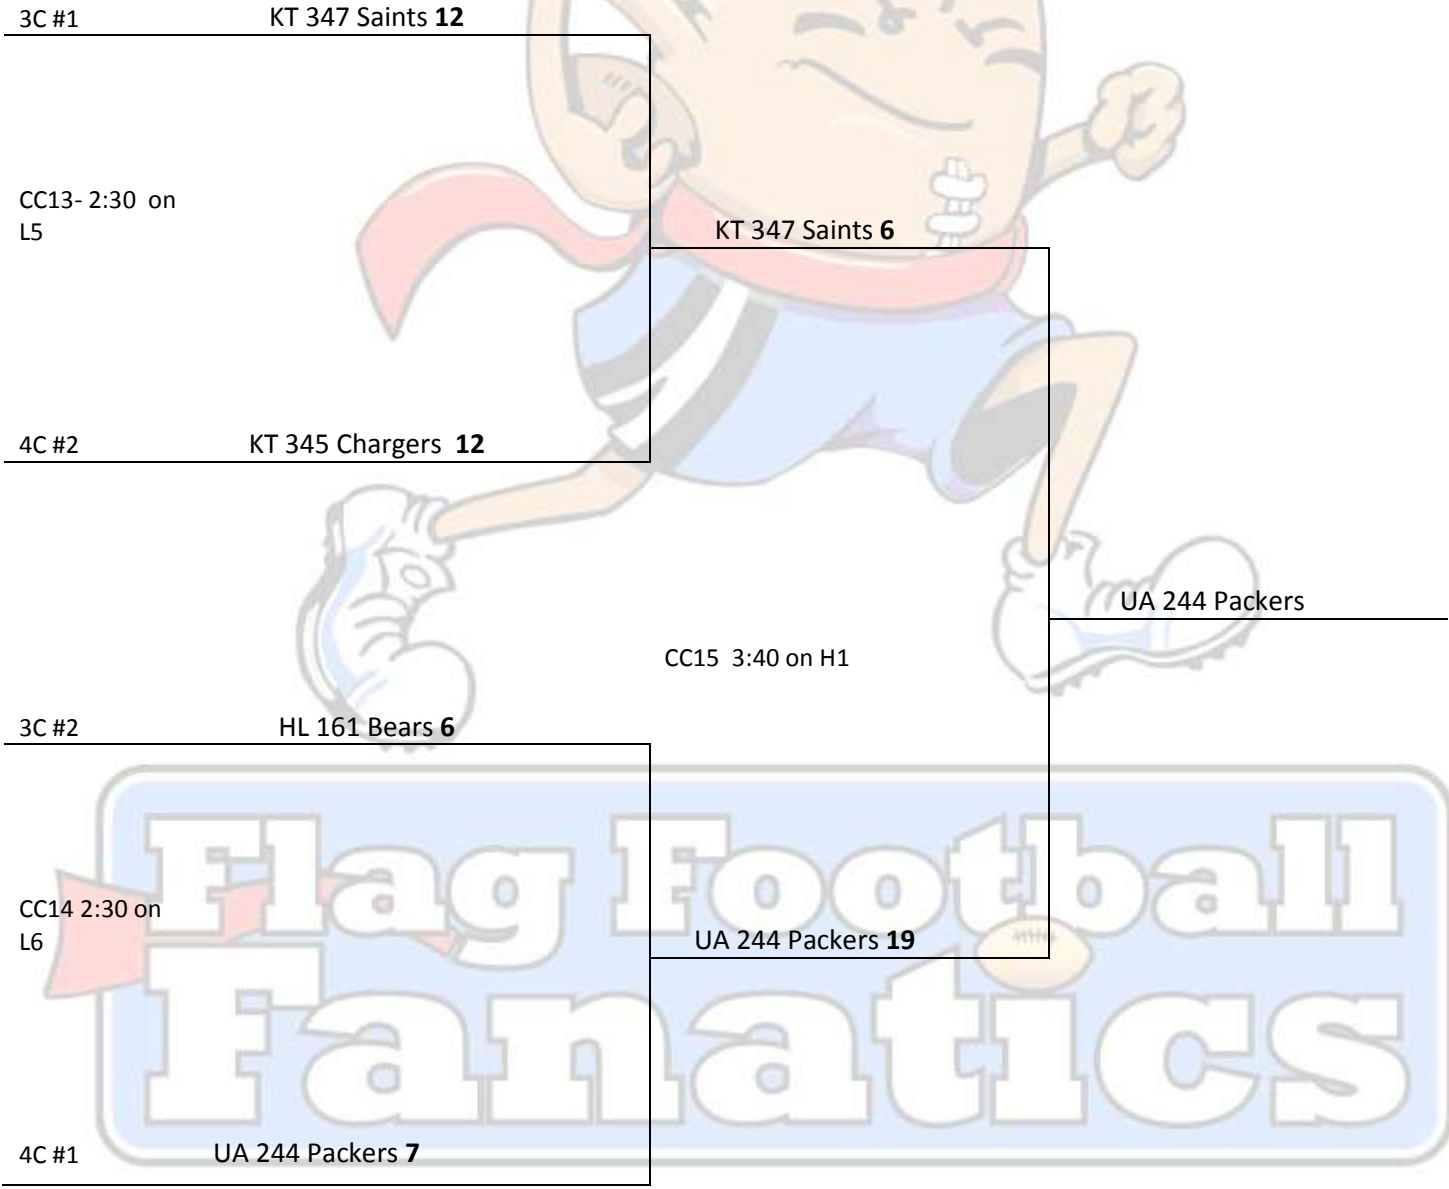

All games are subject to start early pending weather.

Games may be shortened pending the threat of severe weather

Tournament Location: Ohio Stadium

Fields H1-H4 are located inside the Horseshoe

Fields L5-L10 are located just south of stadium @ Lincoln Tower Park

Fields H1-H4 are located in The Horseshoe  
Fields L5-L10 are located just south of stadium @ Lincoln Tower Park  
Teams listed 1<sup>st</sup>/ top wear WHITE, Teams listed 2<sup>nd</sup>/ Bottom wear DARK

BB14 12:45 on L6

UA 243 Lions 0

29B #2 UA 243 Lions 18

Mini: each child must get (1) touch or teams will be subject to forfeit

-No Subs throughout the Half

**Register NOW for Fall [Click Here](#)**

Fields H1-H4 are located in The Horseshoe  
Fields L5-L10 are located just south of stadium @ Lincoln Tower Park  
Teams listed 1<sup>st</sup> / top wear WHITE, Teams listed 2<sup>nd</sup> / Bottom wear DARK

**3C & 4C Bracket Play**

Fields H1-H4 are located in The Horseshoe  
 Fields L5-L10 are located just south of stadium @ Lincoln Tower Park  
 Teams listed 1<sup>st</sup>/ top wear WHITE, Teams listed 2<sup>nd</sup>/ Bottom wear DARK