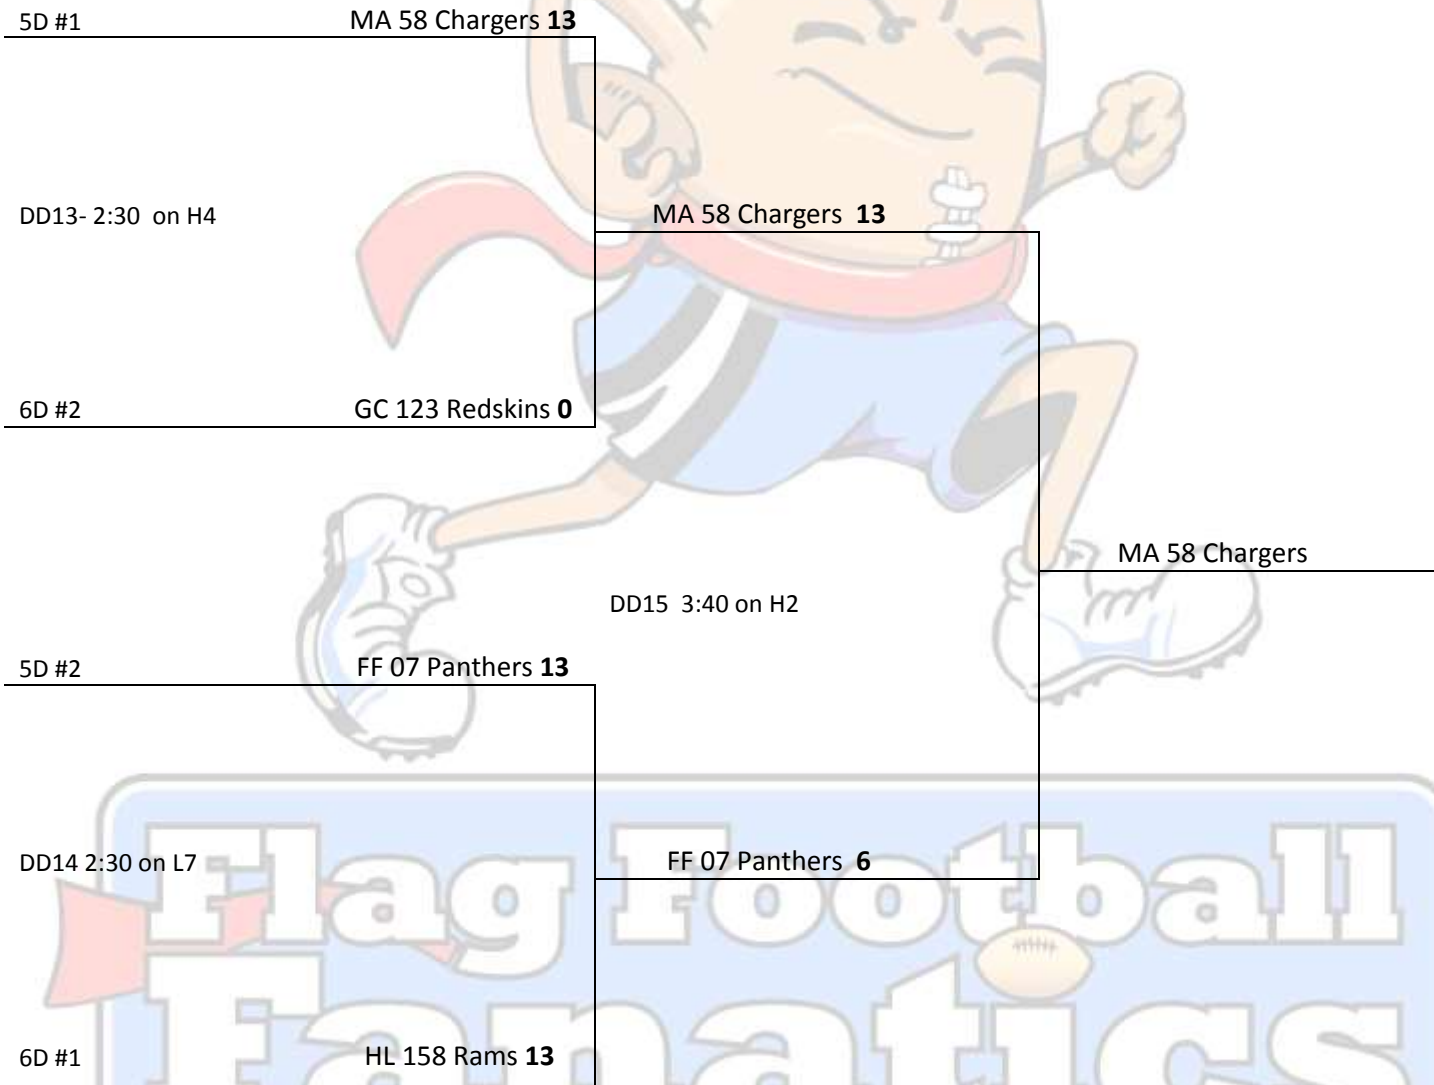

Fields H1-H4 are located in The Horseshoe
Fields L5-L10 are located just south of stadium @ Lincoln Tower Park
Teams listed 1st/ top wear WHITE, Teams listed 2nd/ Bottom wear DARK

5D & 6D Bracket Play

Mini: each child must get (1) touch or teams will be subject to forfeit
-No Subs throughout the Half
Register NOW for Fall [Click Here](#)